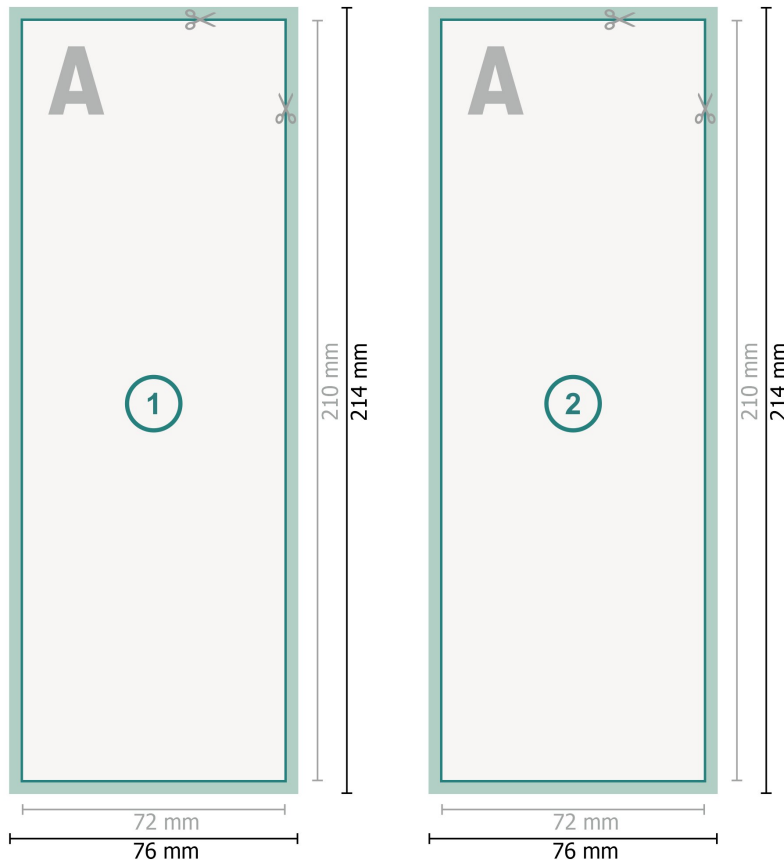

Postcards, A5 Half

**Dataformat (incl. 2 mm bleed):**

7,6 x 21,4 cm

bleed:

2 mm

Trimmed size:

7,2 x 21 cm

Safety margin:

4 mm

Maintaining space between the text/information and the edge of the trimmed format prevents undesirable cuts.

Explanation of symbols

- Bleed
- Reading direction
- Trimmed size
- Data format
- We will cut/perforate your product here

Please note:

Allow for trim allowance and safety margin according to instructions.

Arrange background graphics, images or graphics up to the edge of the data format.

Tolerances may occur during production due to cutting, punching and folding processes.