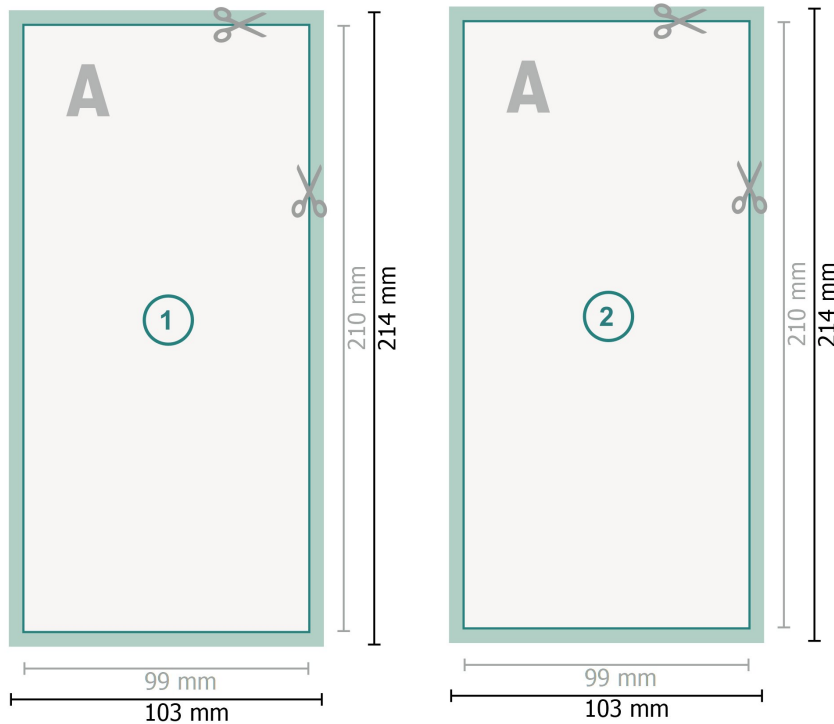

## Postcards, 1/3 A4

**Dataformat (incl. 2 mm bleed):**  
10,3 x 21,4 cm

**bleed:**  
2 mm

**Trimmed size:**  
9,9 x 21 cm

**Safety margin:**  
4 mm

Maintaining space between the text/information and the edge of the trimmed format prevents undesirable cuts.

### Explanation of symbols

 Bleed

 Reading direction

 Trimmed size

 Data format

 We will cut/perforate your product here

### Please note:

Allow for trim allowance and safety margin according to instructions.

Arrange background graphics, images or graphics up to the edge of the data format.

Tolerances may occur during production due to cutting, punching and folding processes.