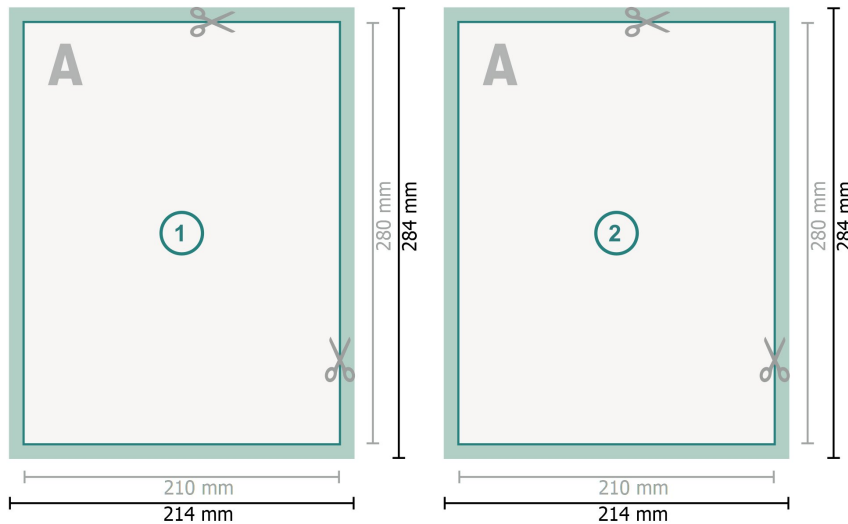

## Postcards, 21 x 28 cm

**Dataformat (incl. 2 mm bleed):**

21,4 x 28,4 cm

**bleed:**

2 mm

**Trimmed size:**

21 x 28 cm

**Safety margin:**

4 mm

Maintaining space between the text/information and the edge of the trimmed format prevents undesirable cuts.

**Explanation of symbols**

Bleed

Reading direction

Trimmed size

Data format

We will cut/perforate your product here

---

**Please note:**

Allow for trim allowance and safety margin according to instructions.

Arrange background graphics, images or graphics up to the edge of the data format.

Tolerances may occur during production due to cutting, punching and folding processes.