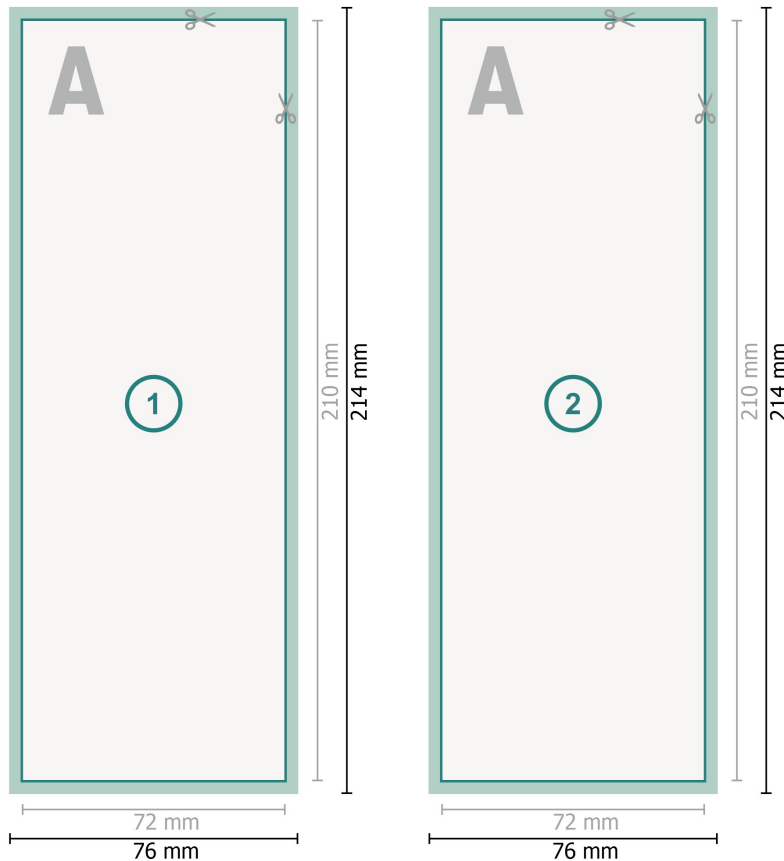

Autograph cards, A5 Half

**Dataformat (incl. 2 mm bleed):**

7,6 x 21,4 cm

bleed:

2 mm

Trimmed size:

7,2 x 21 cm

Safety margin:

4 mm

Maintaining space between the text/information and the edge of the trimmed format prevents undesirable cuts.

Explanation of symbols

- Bleed
- Reading direction
- Trimmed size
- Data format
- We will cut/perforate your product here

Please note:

Allow for trim allowance and safety margin according to instructions.

Arrange background graphics, images or graphics up to the edge of the data format.

Tolerances may occur during production due to cutting, punching and folding processes.