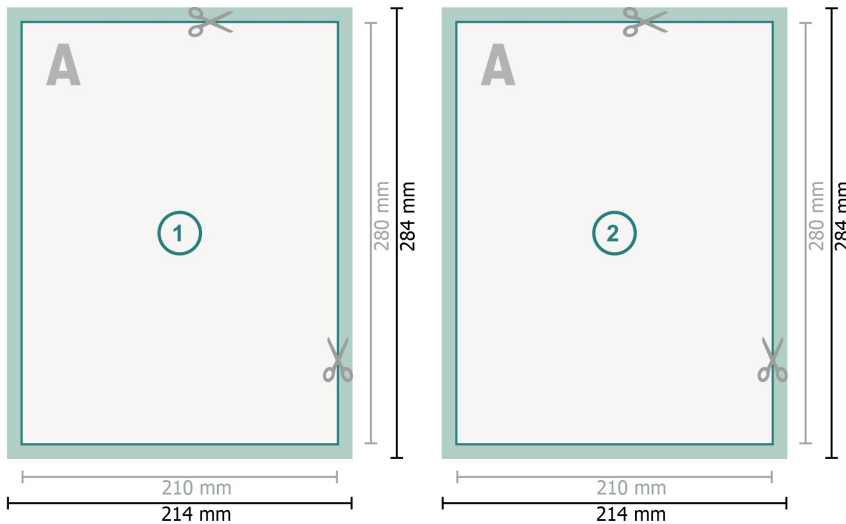

Autograph cards, 21 x 28 cm

Dataformat (incl. 2 mm bleed):
21,4 x 28,4 cm

bleed:
2 mm

Trimmed size:
21 x 28 cm

Safety margin:
4 mm

Maintaining space between the text/information and the edge of the trimmed format prevents undesirable cuts.

Explanation of symbols

- Bleed
- Reading direction
- Trimmed size
- Data format
- We will cut/perforate your product here

Please note:

Allow for trim allowance and safety margin according to instructions.

Arrange background graphics, images or graphics up to the edge of the data format.

Tolerances may occur during production due to cutting, punching and folding processes.

Printing data: Instructions and templates can be found under the menu item *Printing data* at www.onlineprinters.ie