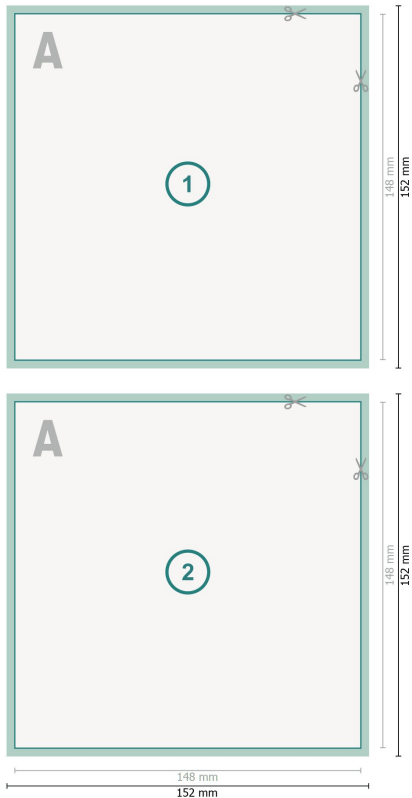

## Autograph cards, A5-Square

**Dataformat (incl. 2 mm bleed):**

15,2 x 15,2 cm

**bleed:**

2 mm

**Trimmed size:**

14,8 x 14,8 cm

**Safety margin:**

4 mm

Maintaining space between the text/information and the edge of the trimmed format prevents undesirable cuts.

**Explanation of symbols**

 Bleed

 Reading direction

 Trimmed size

 Data format

 We will cut/perforate your product here

---

**Please note:**

Allow for trim allowance and safety margin according to instructions.

Arrange background graphics, images or graphics up to the edge of the data format.

Tolerances may occur during production due to cutting, punching and folding processes.