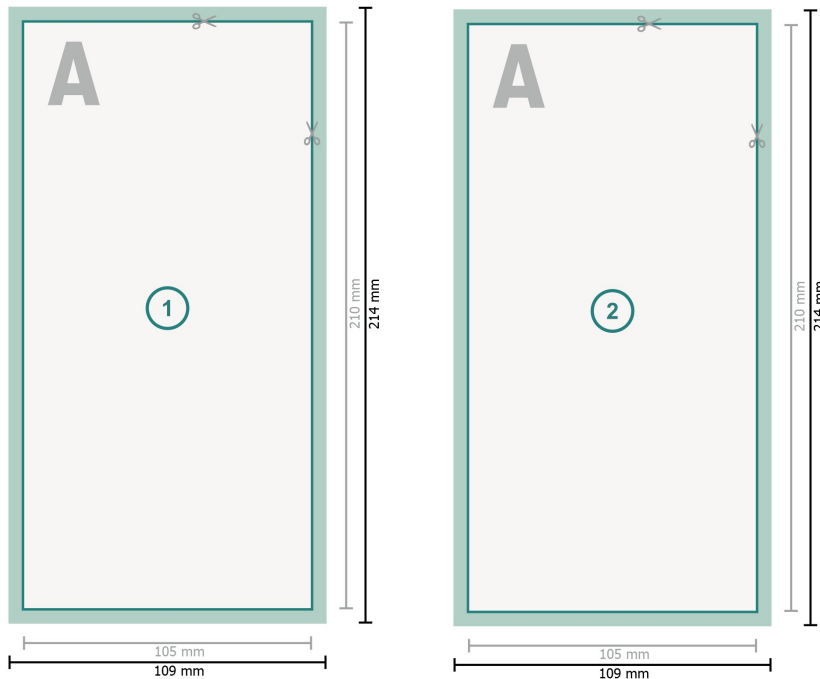

Autograph cards, DL

Dataformat (incl. 2 mm bleed):
10,9 x 21,4 cm

bleed:
2 mm

Trimmed size:
10,5 x 21 cm

Safety margin:
4 mm

Maintaining space between the text/information and the edge of the trimmed format prevents undesirable cuts.

Explanation of symbols

- Bleed
- Reading direction
- Trimmed size
- Data format
- We will cut/perforate your product here

Please note:

Allow for trim allowance and safety margin according to instructions.

Arrange background graphics, images or graphics up to the edge of the data format.

Tolerances may occur during production due to cutting, punching and folding processes.

Printing data: Instructions and templates can be found under the menu item *Printing data* at www.onlineprinters.ie