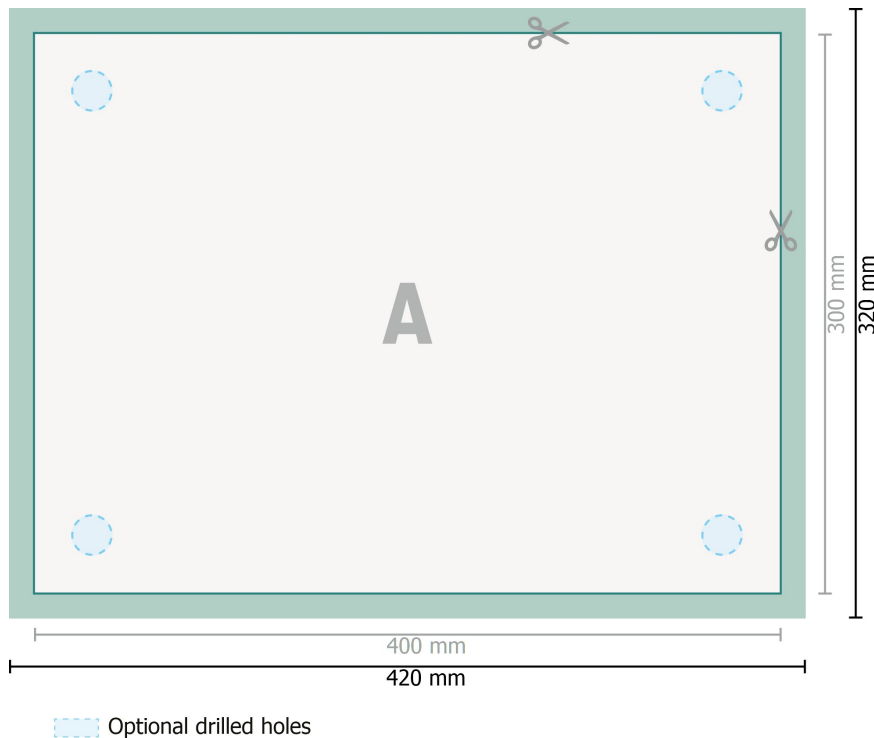

## Rigid foam boards, 40 x 30 cm

**Dataformat (incl. 10 mm bleed):**  
42 x 32 cm

**Trimmed size:**  
40 x 30 cm

**bleed:**  
10 mm

**Safety margin:**  
4 mm

Maintaining space between the text/information and the edge of the trimmed format prevents undesirable cuts.

### Explanation of symbols

 Bleed

 Reading direction

 Trimmed size

 Data format

 We will cut/perforate your product here

### Please note:

Allow for trim allowance and safety margin according to instructions.

Arrange background graphics, images or graphics up to the edge of the data format.

Tolerances may occur during production due to cutting, punching and folding processes.