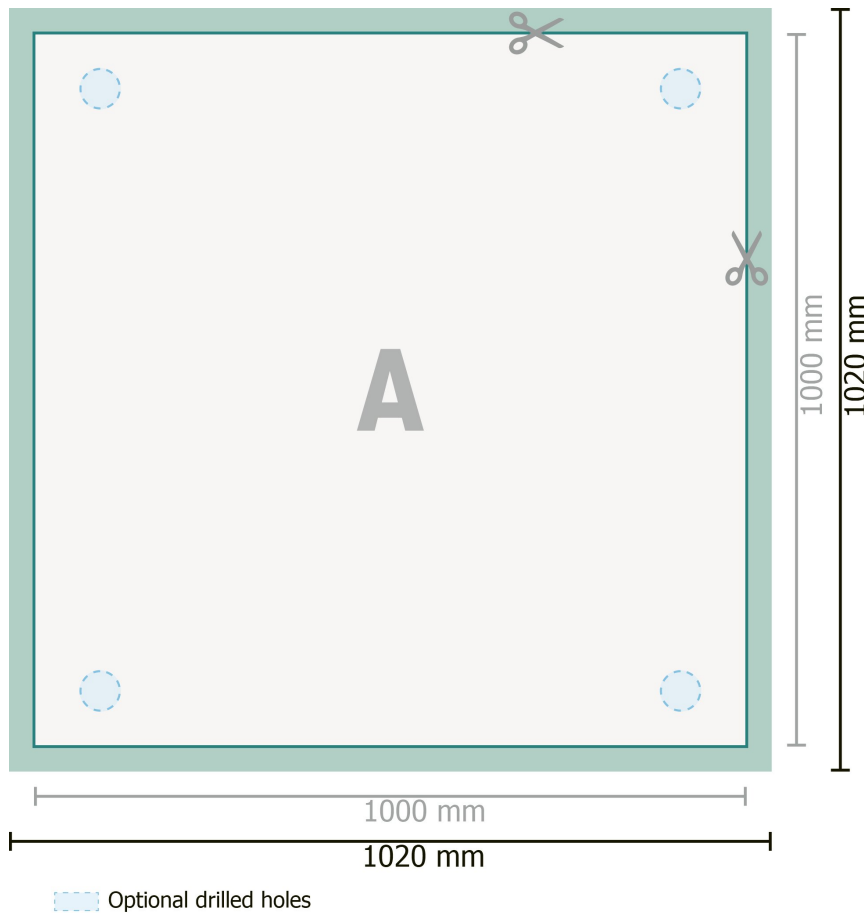

Acrylic glass sheets, 100 x 100 cm

Dataformat (incl. 10 mm bleed):

102 x 102 cm

Trimmed size:

100 x 100 cm

bleed:

10 mm

Safety margin:

4 mm

Maintaining space between the text/information and the edge of the trimmed format prevents undesirable cuts.

Explanation of symbols

 Bleed

 Reading direction

 Trimmed size

 Data format

 We will cut/perforate your product here

Please note:

Allow for trim allowance and safety margin according to instructions.

Arrange background graphics, images or graphics up to the edge of the data format.

Tolerances may occur during production due to cutting, punching and folding processes.