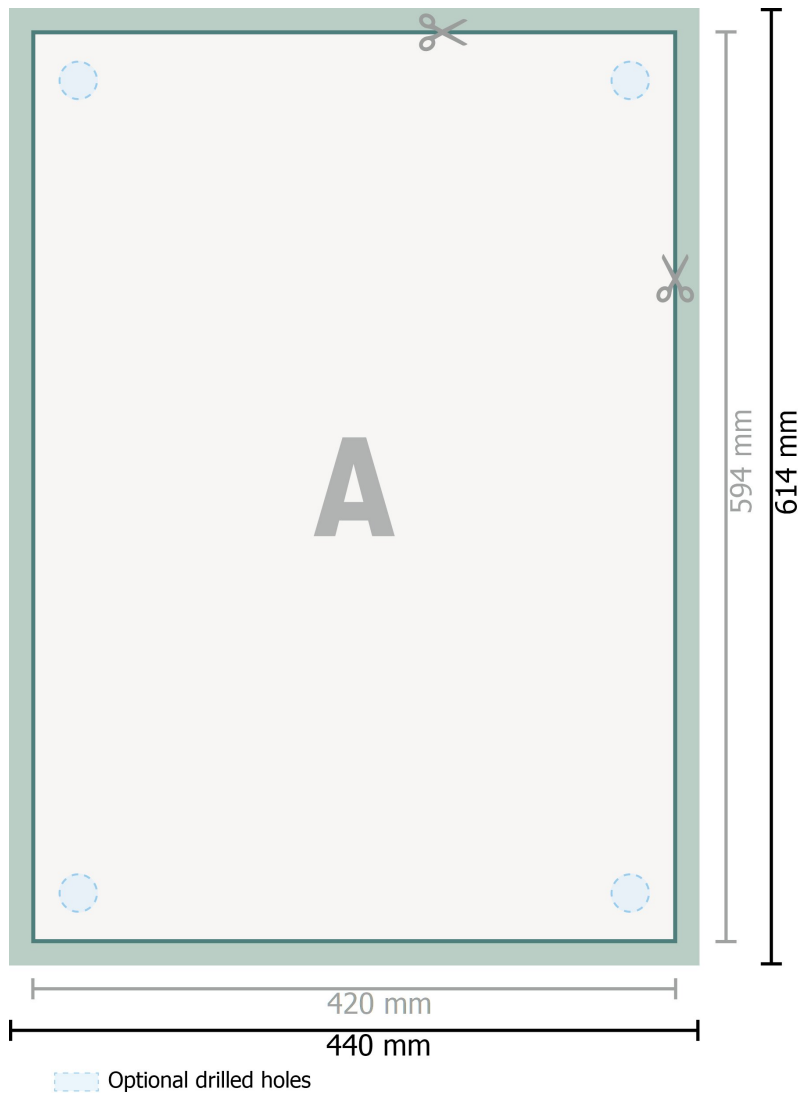

## Rigid foam boards, A2

**Dataformat (incl. 10 mm bleed):**

44 x 61,4 cm

**Trimmed size:**

42 x 59,4 cm

**bleed:**

10 mm

**Safety margin:**

4 mm

Maintaining space between the text/information and the edge of the trimmed format prevents undesirable cuts.

**Explanation of symbols**

- Bleed
- Reading direction
- Trimmed size
- Data format
- We will cut/perforate your product here

**Please note:**

Allow for trim allowance and safety margin according to instructions.

Arrange background graphics, images or graphics up to the edge of the data format.

Tolerances may occur during production due to cutting, punching and folding processes.