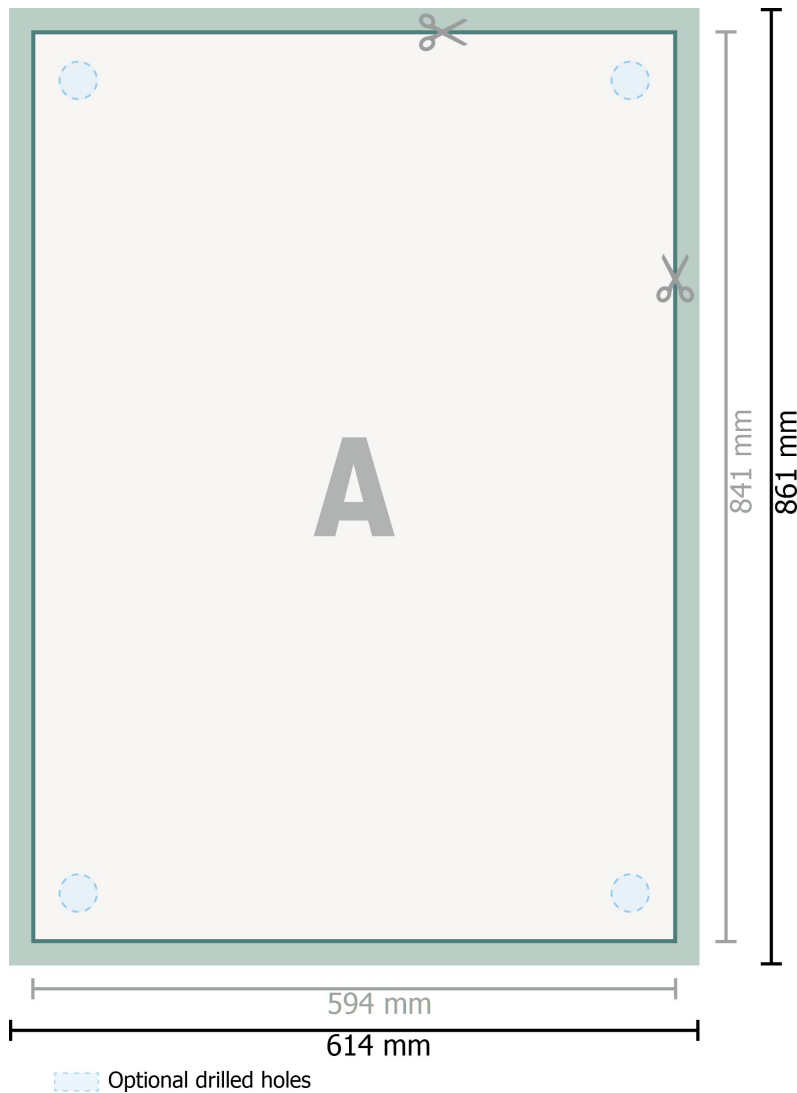

Acrylic glass sheets, A1

**Dataformat (incl. 10 mm bleed):**

61,4 x 86,1 cm

Trimmed size:

59,4 x 84,1 cm

bleed:

10 mm

Safety margin:

4 mm

Maintaining space between the text/information and the edge of the trimmed format prevents undesirable cuts.

Explanation of symbols

Bleed

Reading direction

Trimmed size

Data format

We will cut/perforate your product here

Please note:

Allow for trim allowance and safety margin according to instructions.

Arrange background graphics, images or graphics up to the edge of the data format.

Tolerances may occur during production due to cutting, punching and folding processes.