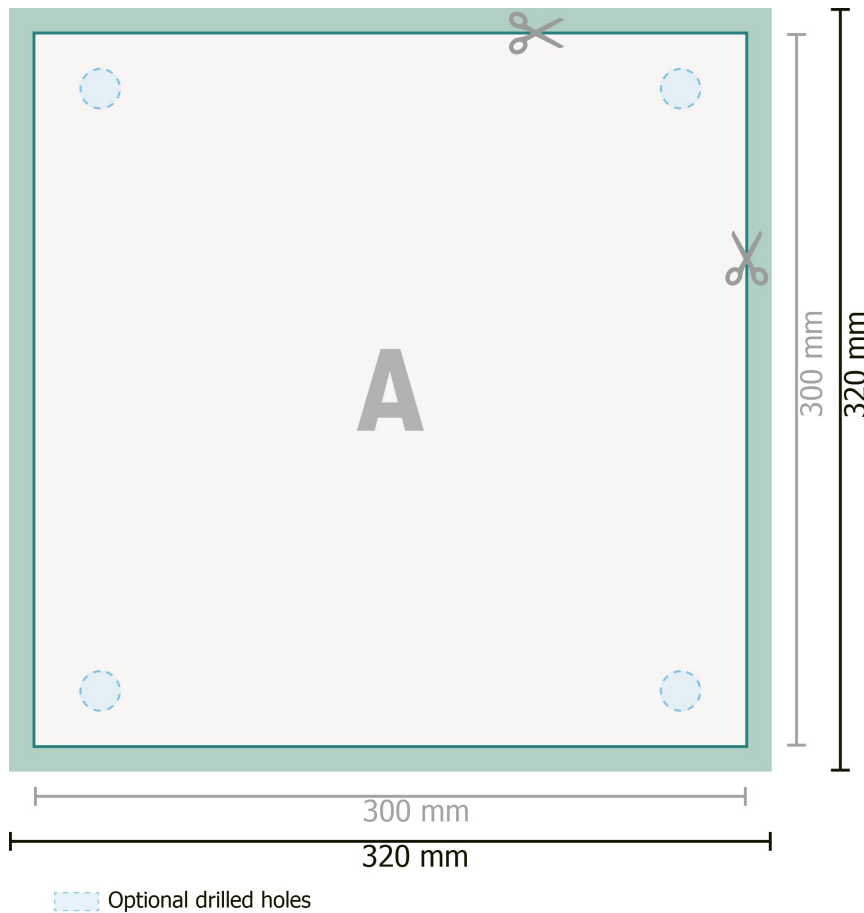

Flexible foam boards, 30 x 30 cm

Dataformat (incl. 10 mm bleed):
32 x 32 cm

Trimmed size:
30 x 30 cm

bleed:
10 mm

Safety margin:
4 mm

Maintaining space between the text/information and the edge of the trimmed format prevents undesirable cuts.

Explanation of symbols

Bleed

Reading direction

Trimmed size

Data format

We will cut/perforate your product here

Please note:

Allow for trim allowance and safety margin according to instructions.

Arrange background graphics, images or graphics up to the edge of the data format.

Tolerances may occur during production due to cutting, punching and folding processes.

Printing data: Instructions and templates can be found under the menu item *Printing data* at www.onlineprinters.ie