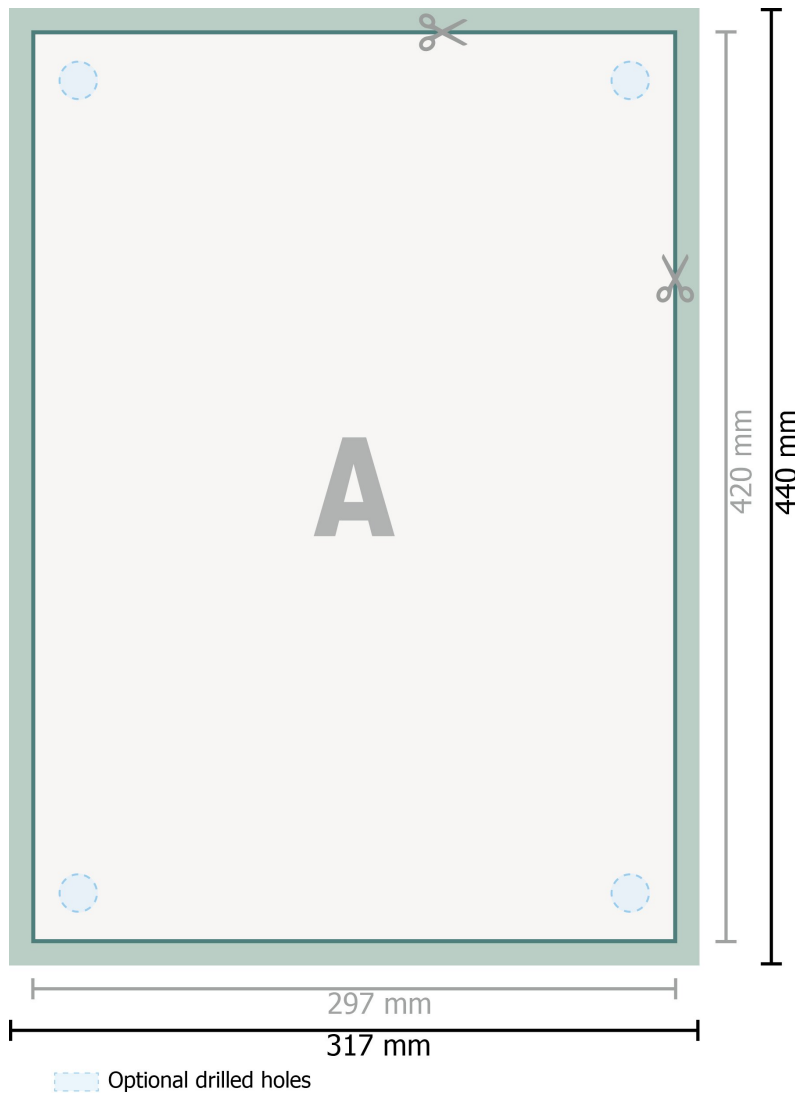

Rigid foam boards, A3

**Dataformat (incl. 10 mm bleed):**

31,7 x 44 cm

Trimmed size:

29,7 x 42 cm

bleed:

10 mm

Safety margin:

4 mm

Maintaining space between the text/information and the edge of the trimmed format prevents undesirable cuts.

Explanation of symbols

Bleed

Reading direction

Trimmed size

Data format

We will cut/perforate your product here

Please note:

Allow for trim allowance and safety margin according to instructions.

Arrange background graphics, images or graphics up to the edge of the data format.

Tolerances may occur during production due to cutting, punching and folding processes.