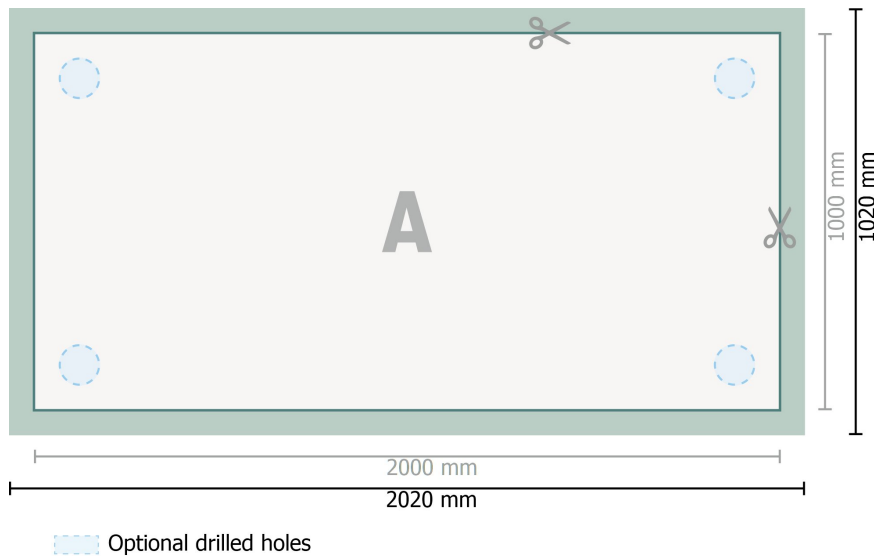

## Rigid foam boards, 200 x 100 cm

**Dataformat (incl. 10 mm bleed):**

202 x 102 cm

**Trimmed size:**

200 x 100 cm

**bleed:**

10 mm

**Safety margin:**

4 mm

Maintaining space between the text/information and the edge of the trimmed format prevents undesirable cuts.

**Explanation of symbols**

 Bleed

 Reading direction

 Trimmed size

 Data format

 We will cut/perforate your product here

---

**Please note:**

Allow for trim allowance and safety margin according to instructions.

Arrange background graphics, images or graphics up to the edge of the data format.

Tolerances may occur during production due to cutting, punching and folding processes.