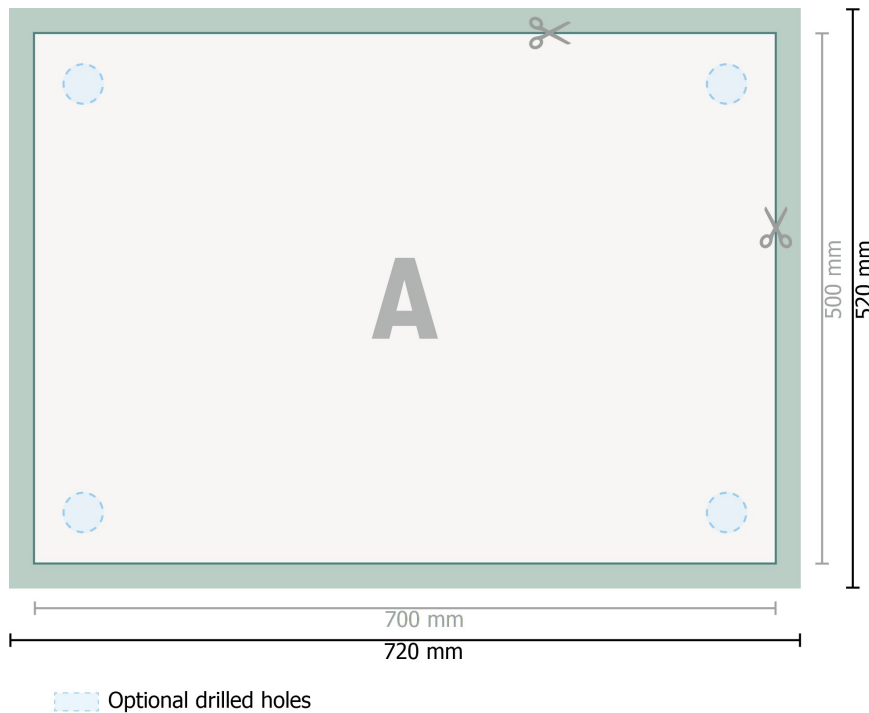

Rigid foam boards, 70 x 50 cm

Dataformat (incl. 10 mm bleed):
72 x 52 cm

Trimmed size:
70 x 50 cm

bleed:
10 mm

Safety margin:
4 mm

Maintaining space between the text/information and the edge of the trimmed format prevents undesirable cuts.

Explanation of symbols

Bleed

Reading direction

Trimmed size

Data format

We will cut/perforate your product here

Please note:

Allow for trim allowance and safety margin according to instructions.

Arrange background graphics, images or graphics up to the edge of the data format.

Tolerances may occur during production due to cutting, punching and folding processes.

Printing data: Instructions and templates can be found under the menu item *Printing data* at www.onlineprinters.ie