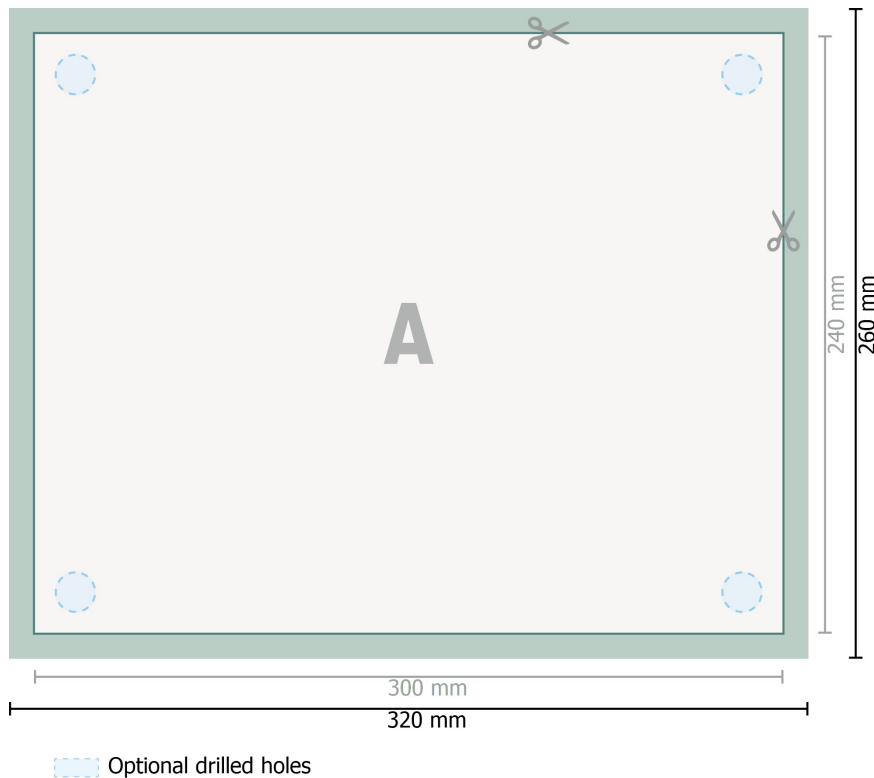

Acrylic glass sheets, 30 cm 24 cm

Dataformat (incl. 10 mm bleed):
32 x 26 cm

Trimmed size:
30 x 24 cm

bleed:
10 mm

Safety margin:
4 mm

Maintaining space between the text/information and the edge of the trimmed format prevents undesirable cuts.

Explanation of symbols

Bleed

Reading direction

Trimmed size

Data format

We will cut/perforate your product here

Please note:

Allow for trim allowance and safety margin according to instructions.

Arrange background graphics, images or graphics up to the edge of the data format.

Tolerances may occur during production due to cutting, punching and folding processes.

Printing data: Instructions and templates can be found under the menu item *Printing data* at www.onlineprinters.ie