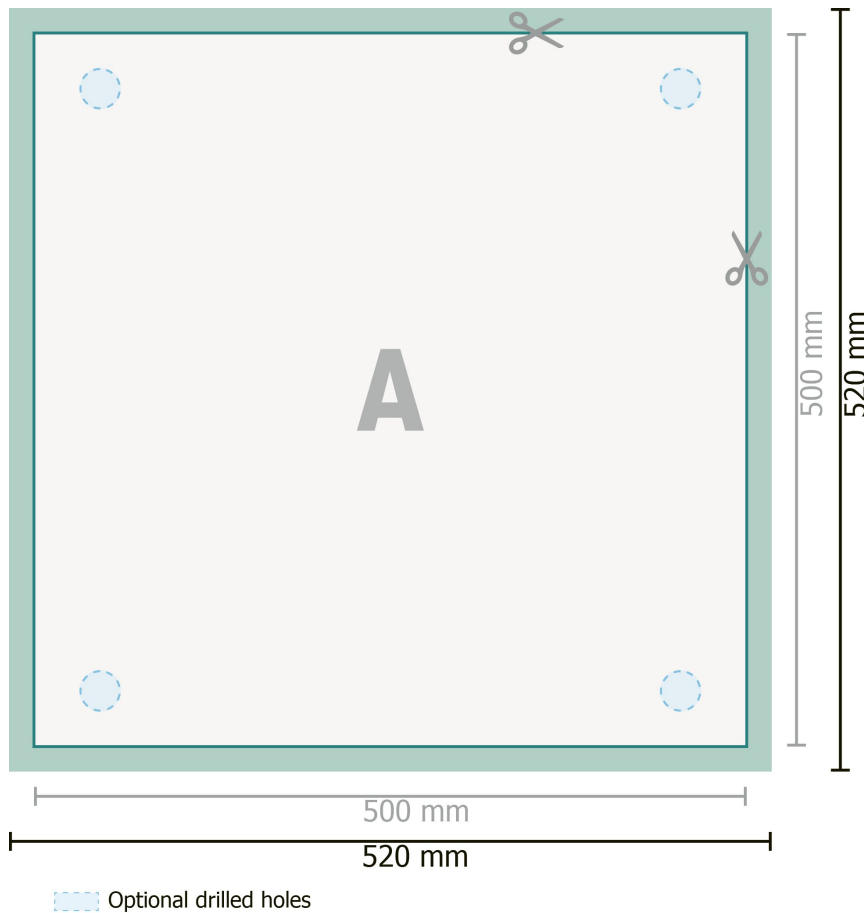

## Flexible foam boards, 50 x 50 cm

**Dataformat (incl. 10 mm bleed):**  
52 x 52 cm

**Trimmed size:**  
50 x 50 cm

**bleed:**  
10 mm

**Safety margin:**  
4 mm

Maintaining space between the text/information and the edge of the trimmed format prevents undesirable cuts.

### Explanation of symbols

Bleed

Reading direction

Trimmed size

Data format

We will cut/perforate your product here

### Please note:

Allow for trim allowance and safety margin according to instructions.

Arrange background graphics, images or graphics up to the edge of the data format.

Tolerances may occur during production due to cutting, punching and folding processes.