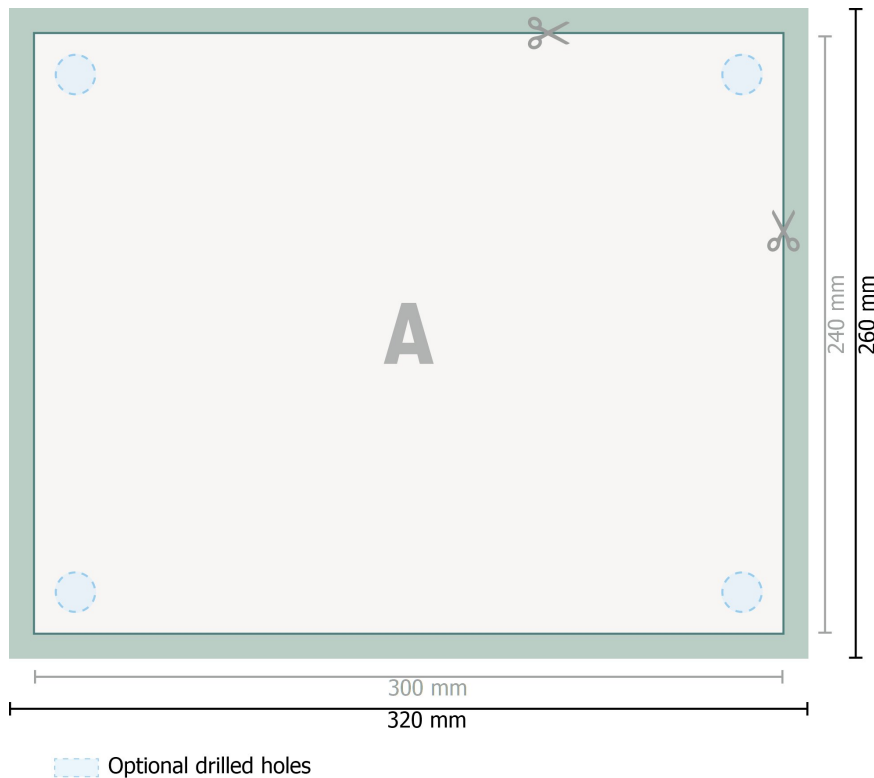

Flexible foam boards, 30 cm 24 cm

Dataformat (incl. 10 mm bleed):
32 x 26 cm

Trimmed size:
30 x 24 cm

bleed:
10 mm

Safety margin:
4 mm

Maintaining space between the text/information and the edge of the trimmed format prevents undesirable cuts.

Explanation of symbols

Bleed

Reading direction

Trimmed size

Data format

We will cut/perforate your product here

Please note:

Allow for trim allowance and safety margin according to instructions.

Arrange background graphics, images or graphics up to the edge of the data format.

Tolerances may occur during production due to cutting, punching and folding processes.

Printing data: Instructions and templates can be found under the menu item *Printing data* at www.onlineprinters.ie