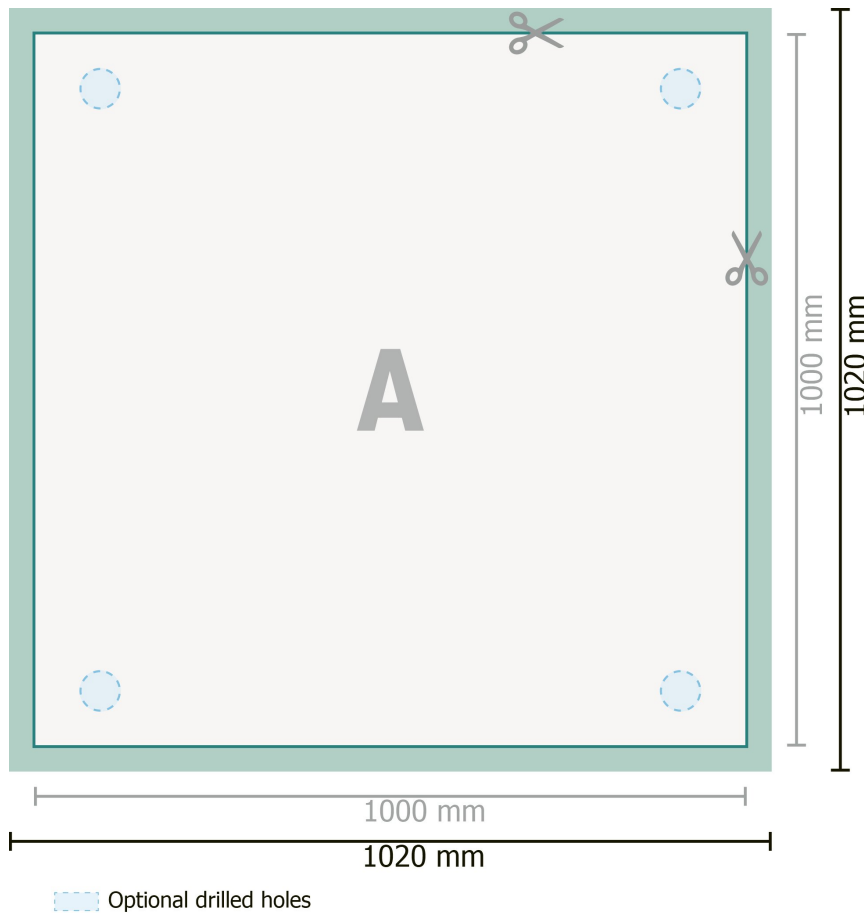

## Rigid foam boards, 100 x 100 cm

**Dataformat (incl. 10 mm bleed):**  
102 x 102 cm

**Trimmed size:**  
100 x 100 cm

**bleed:**  
10 mm

**Safety margin:**  
4 mm

Maintaining space between the text/information and the edge of the trimmed format prevents undesirable cuts.

### Explanation of symbols

 Bleed

 Reading direction

 Trimmed size

 Data format

 We will cut/perforate your product here

### Please note:

Allow for trim allowance and safety margin according to instructions.

Arrange background graphics, images or graphics up to the edge of the data format.

Tolerances may occur during production due to cutting, punching and folding processes.