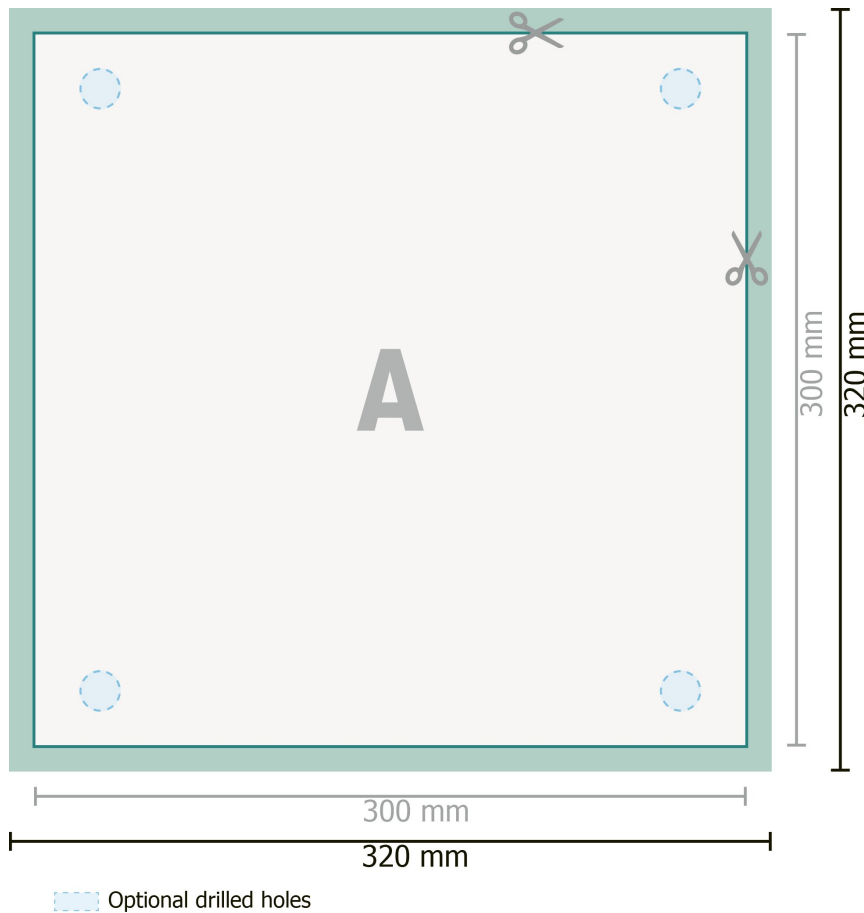

## Rigid foam boards, 30 x 30 cm

**Dataformat (incl. 10 mm bleed):**

32 x 32 cm

**Trimmed size:**

30 x 30 cm

**bleed:**

10 mm

**Safety margin:**

4 mm

Maintaining space between the text/information and the edge of the trimmed format prevents undesirable cuts.

**Explanation of symbols**

Bleed

Reading direction

Trimmed size

Data format

We will cut/perforate your product here

---

**Please note:**

Allow for trim allowance and safety margin according to instructions.

Arrange background graphics, images or graphics up to the edge of the data format.

Tolerances may occur during production due to cutting, punching and folding processes.