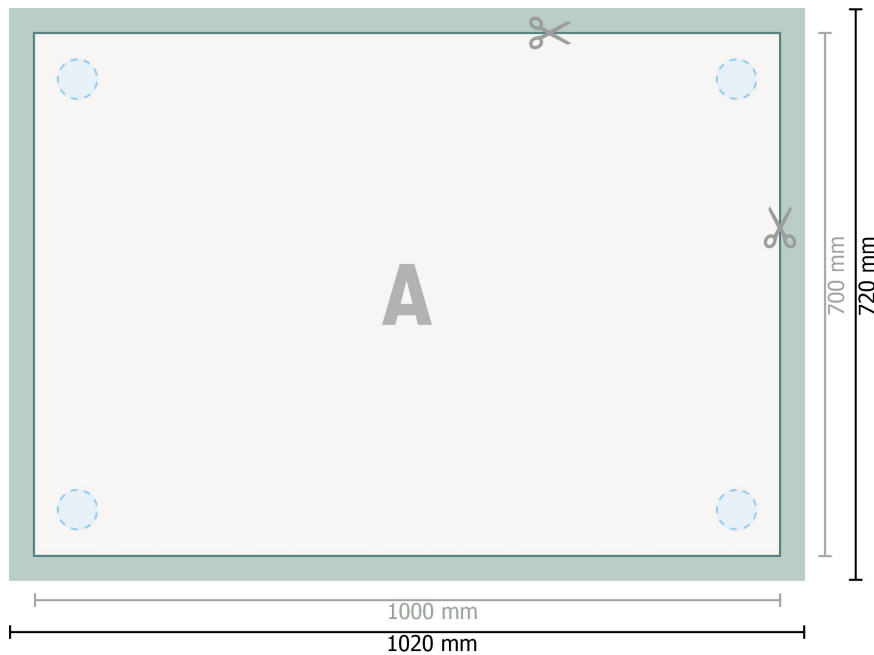

Rigid foam boards, 100 x 70 cm

Optional drilled holes

Dataformat (incl. 10 mm bleed):
102 x 72 cm

Trimmed size:
100 x 70 cm

bleed:
10 mm

Safety margin:
4 mm

Maintaining space between the text/information and the edge of the trimmed format prevents undesirable cuts.

Explanation of symbols

Bleed

Reading direction

Trimmed size

Data format

We will cut/perforate your product here

Please note:

Allow for trim allowance and safety margin according to instructions.

Arrange background graphics, images or graphics up to the edge of the data format.

Tolerances may occur during production due to cutting, punching and folding processes.

Printing data: Instructions and templates can be found under the menu item *Printing data* at www.onlineprinters.ie