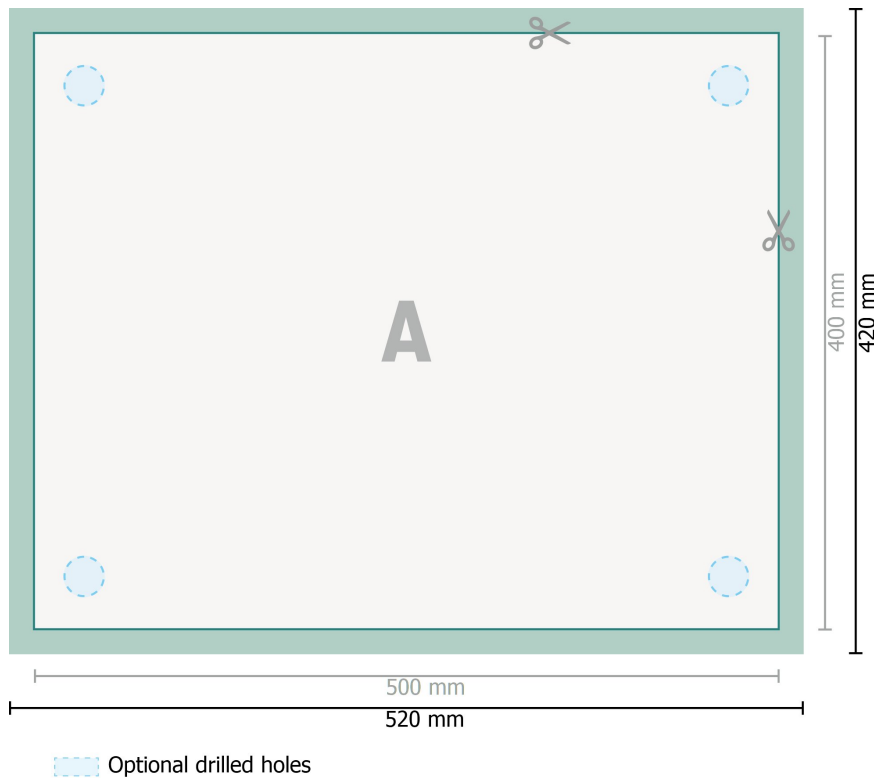

Rigid foam boards, 50 x 40 cm

Dataformat (incl. 10 mm bleed):
52 x 42 cm

Trimmed size:
50 x 40 cm

bleed:
10 mm

Safety margin:
4 mm

Maintaining space between the text/information and the edge of the trimmed format prevents undesirable cuts.

Explanation of symbols

Bleed

Reading direction

Trimmed size

Data format

We will cut/perforate your product here

Please note:

Allow for trim allowance and safety margin according to instructions.

Arrange background graphics, images or graphics up to the edge of the data format.

Tolerances may occur during production due to cutting, punching and folding processes.

Printing data: Instructions and templates can be found under the menu item *Printing data* at www.onlineprinters.ie