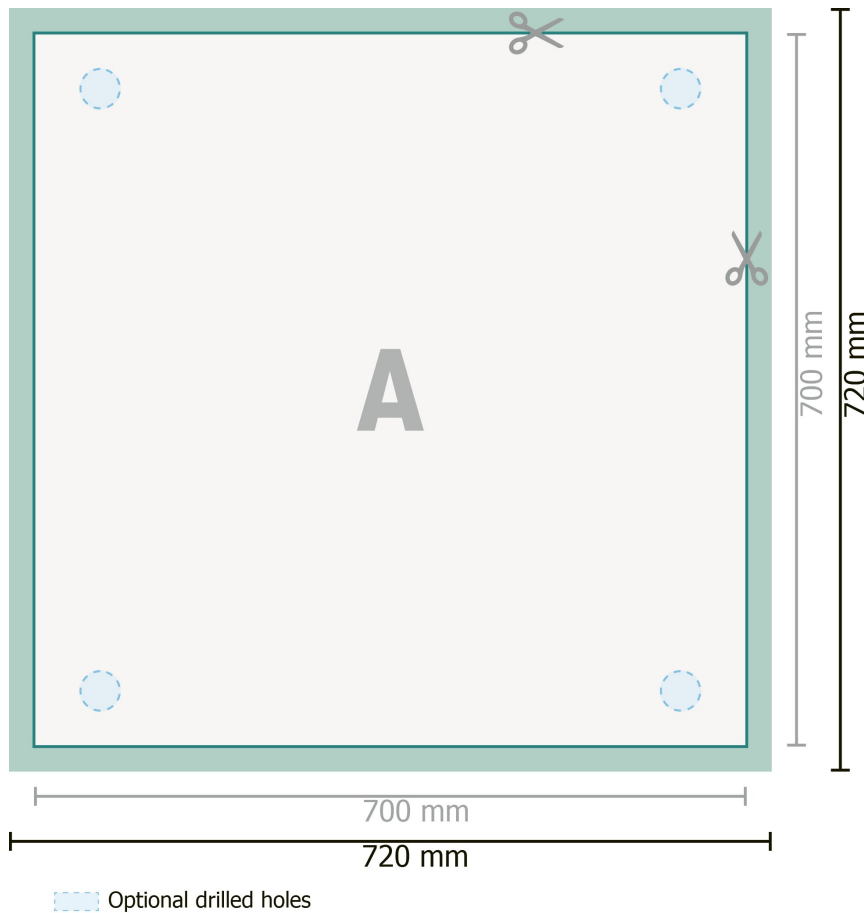

## Acrylic glass sheets, 70 x 70 cm

**Dataformat (incl. 10 mm bleed):**  
72 x 72 cm

**Trimmed size:**  
70 x 70 cm

**bleed:**  
10 mm

**Safety margin:**  
4 mm

Maintaining space between the text/information and the edge of the trimmed format prevents undesirable cuts.

### Explanation of symbols

 Bleed

 Reading direction

 Trimmed size

 Data format

 We will cut/perforate your product here

### Please note:

Allow for trim allowance and safety margin according to instructions.

Arrange background graphics, images or graphics up to the edge of the data format.

Tolerances may occur during production due to cutting, punching and folding processes.