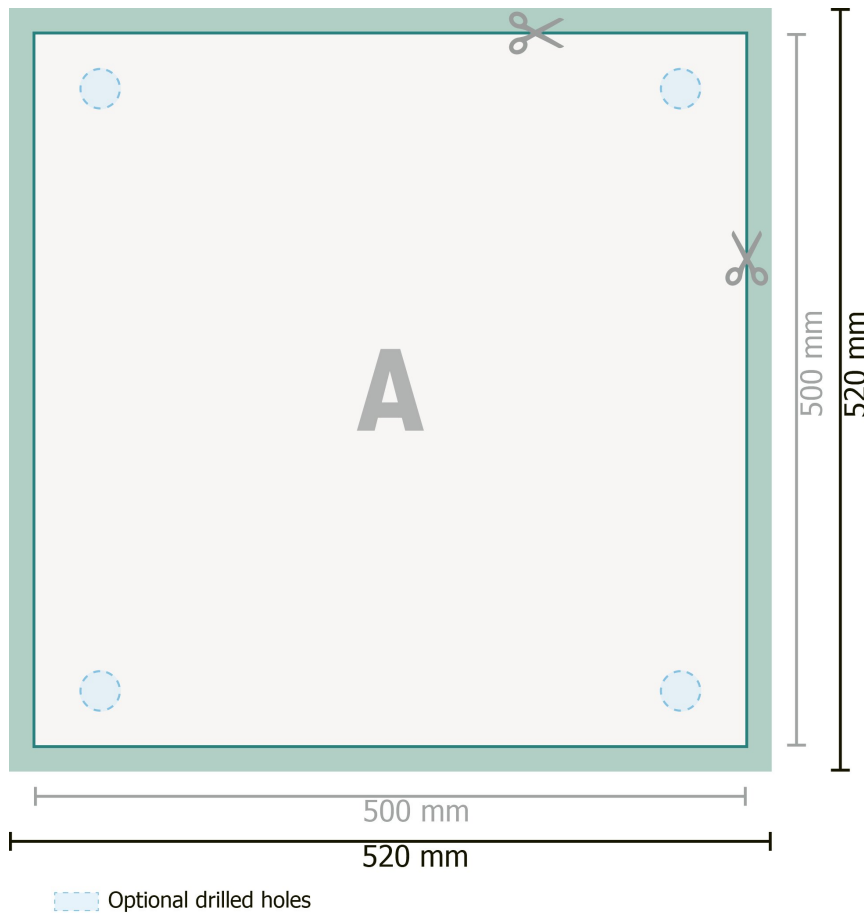

Acrylic glass sheets, 50 x 50 cm

Dataformat (incl. 10 mm bleed):
52 x 52 cm

Trimmed size:
50 x 50 cm

bleed:
10 mm

Safety margin:
4 mm

Maintaining space between the text/information and the edge of the trimmed format prevents undesirable cuts.

Explanation of symbols

Bleed

Reading direction

Trimmed size

Data format

We will cut/perforate your product here

Please note:

Allow for trim allowance and safety margin according to instructions.

Arrange background graphics, images or graphics up to the edge of the data format.

Tolerances may occur during production due to cutting, punching and folding processes.

Printing data: Instructions and templates can be found under the menu item *Printing data* at www.onlineprinters.ie