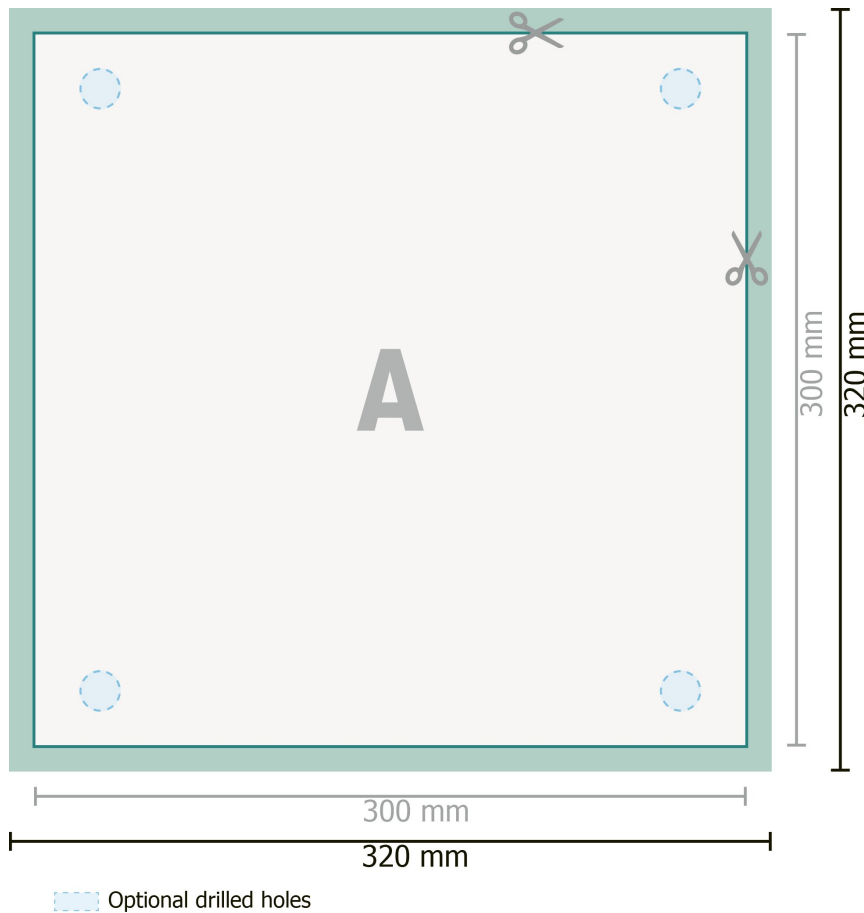

Acrylic glass sheets, 30 x 30 cm

**Dataformat (incl. 10 mm bleed):**

32 x 32 cm

Trimmed size:

30 x 30 cm

bleed:

10 mm

Safety margin:

4 mm

Maintaining space between the text/information and the edge of the trimmed format prevents undesirable cuts.

Explanation of symbols

Bleed

Reading direction

Trimmed size

Data format

We will cut/perforate your product here

Please note:

Allow for trim allowance and safety margin according to instructions.

Arrange background graphics, images or graphics up to the edge of the data format.

Tolerances may occur during production due to cutting, punching and folding processes.