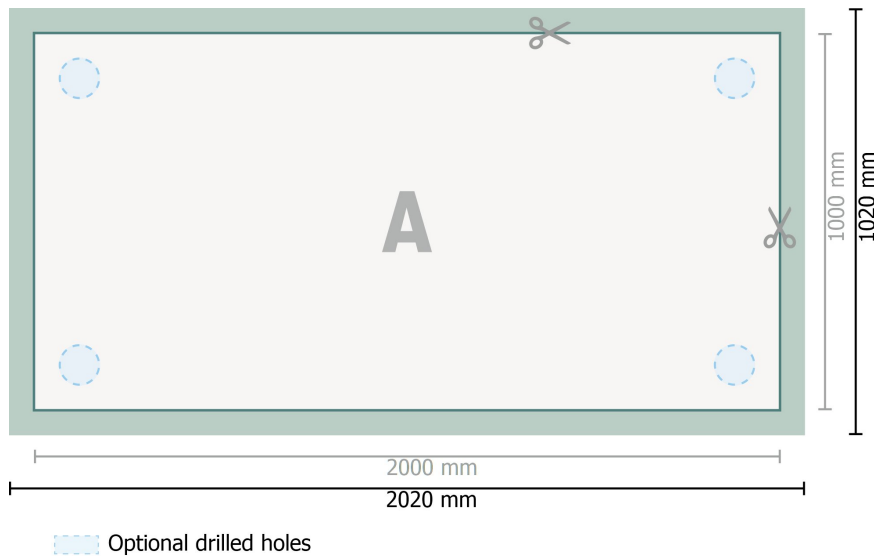

Acrylic glass sheets, 200 x 100 cm

**Dataformat (incl. 10 mm bleed):**

202 x 102 cm

Trimmed size:

200 x 100 cm

bleed:

10 mm

Safety margin:

4 mm

Maintaining space between the text/information and the edge of the trimmed format prevents undesirable cuts.

Explanation of symbols

 Bleed

 Reading direction

 Trimmed size

 Data format

 We will cut/perforate your product here

Please note:

Allow for trim allowance and safety margin according to instructions.

Arrange background graphics, images or graphics up to the edge of the data format.

Tolerances may occur during production due to cutting, punching and folding processes.