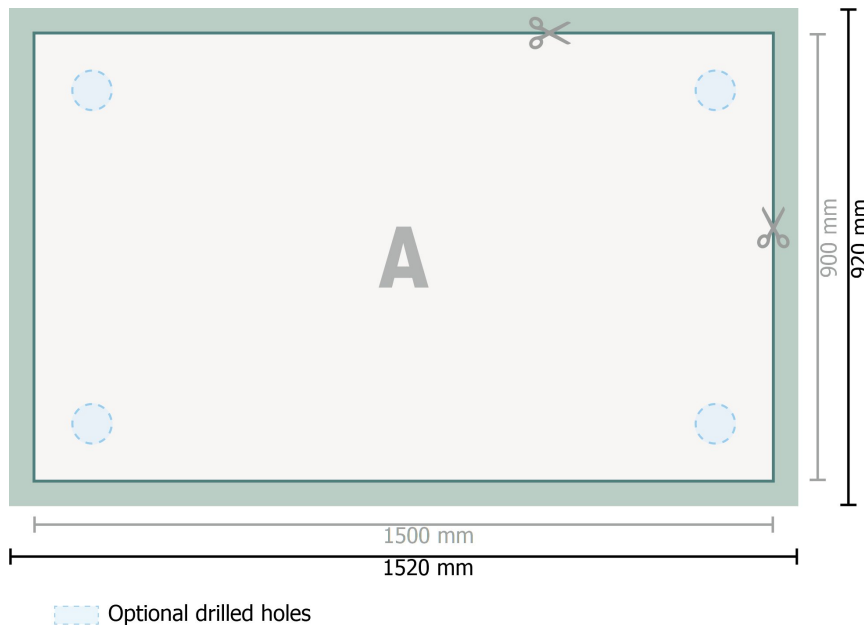

Acrylic glass sheets, 150 x 90 cm

Dataformat (incl. 10 mm bleed):
152 x 92 cm

Trimmed size:
150 x 90 cm

bleed:
10 mm

Safety margin:
4 mm

Maintaining space between the text/information and the edge of the trimmed format prevents undesirable cuts.

Explanation of symbols

Bleed

Reading direction

Trimmed size

Data format

We will cut/perforate your product here

Please note:

Allow for trim allowance and safety margin according to instructions.

Arrange background graphics, images or graphics up to the edge of the data format.

Tolerances may occur during production due to cutting, punching and folding processes.

Printing data: Instructions and templates can be found under the menu item *Printing data* at www.onlineprinters.ie