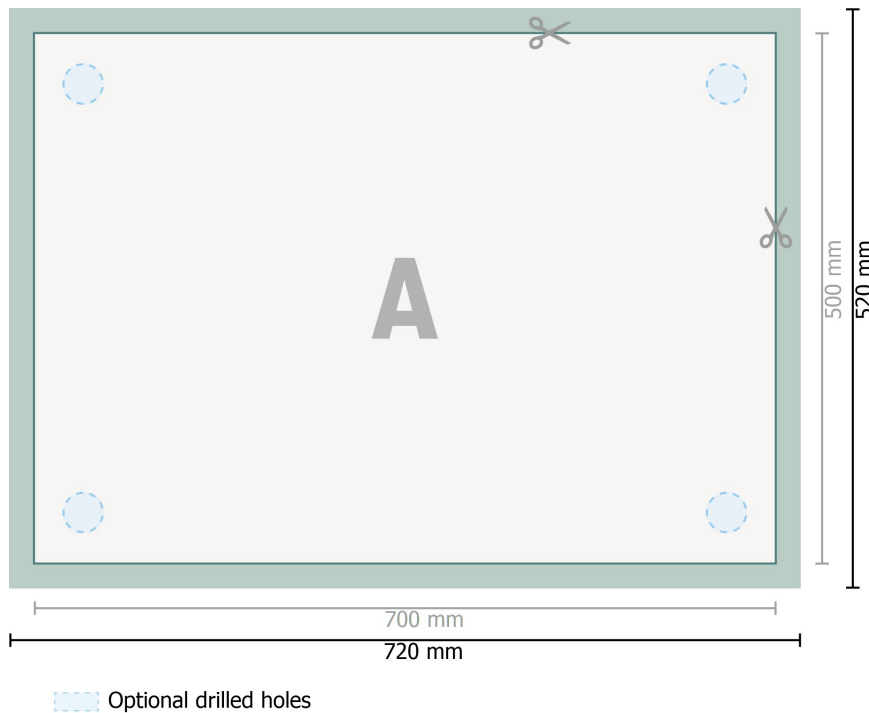

Acrylic glass sheets, 70 x 50 cm

**Dataformat (incl. 10 mm bleed):**

72 x 52 cm

Trimmed size:

70 x 50 cm

bleed:

10 mm

Safety margin:

4 mm

Maintaining space between the text/information and the edge of the trimmed format prevents undesirable cuts.

Explanation of symbols

Bleed

Reading direction

Trimmed size

Data format

We will cut/perforate your product here

Please note:

Allow for trim allowance and safety margin according to instructions.

Arrange background graphics, images or graphics up to the edge of the data format.

Tolerances may occur during production due to cutting, punching and folding processes.