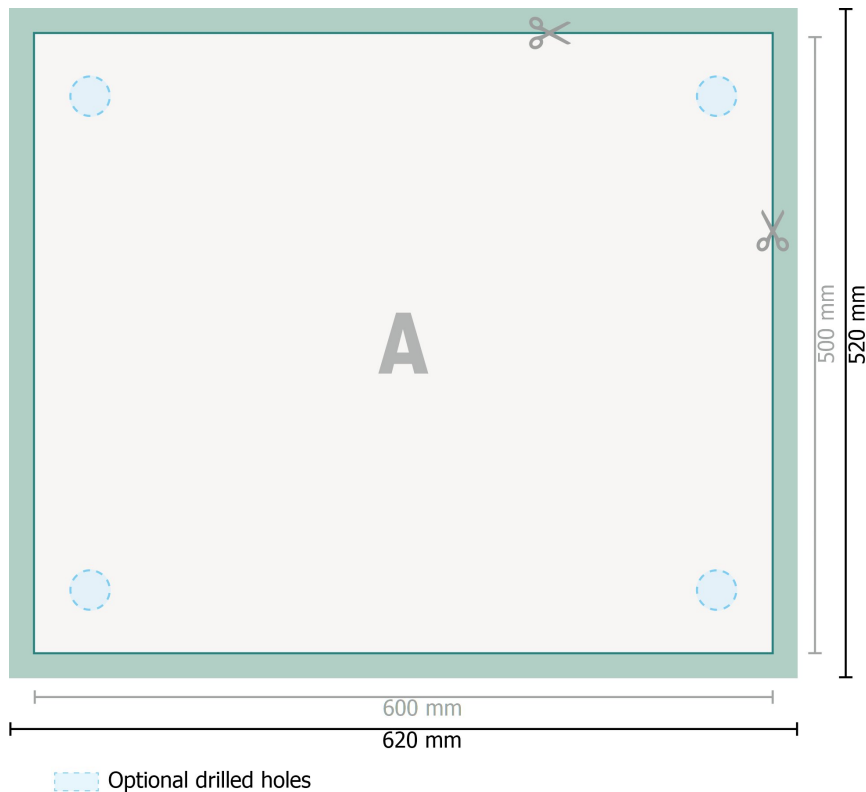

## Acrylic glass sheets, 60 x 50 cm

**Dataformat (incl. 10 mm bleed):**  
62 x 52 cm

**Trimmed size:**  
60 x 50 cm

**bleed:**  
10 mm

**Safety margin:**  
4 mm

Maintaining space between the text/information and the edge of the trimmed format prevents undesirable cuts.

### Explanation of symbols

Bleed

Reading direction

Trimmed size

Data format

We will cut/perforate your product here

### Please note:

Allow for trim allowance and safety margin according to instructions.

Arrange background graphics, images or graphics up to the edge of the data format.

Tolerances may occur during production due to cutting, punching and folding processes.