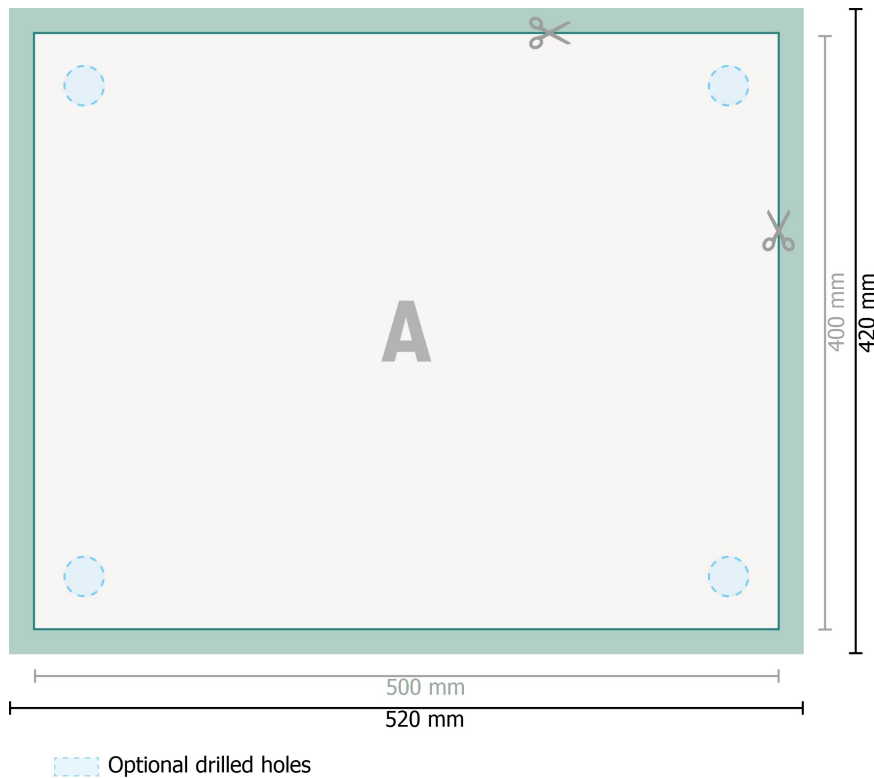

Acrylic glass sheets, 50 x 40 cm

Dataformat (incl. 10 mm bleed):
52 x 42 cm

Trimmed size:
50 x 40 cm

bleed:
10 mm

Safety margin:
4 mm

Maintaining space between the text/information and the edge of the trimmed format prevents undesirable cuts.

Explanation of symbols

Bleed

Reading direction

Trimmed size

Data format

We will cut/perforate your product here

Please note:

Allow for trim allowance and safety margin according to instructions.

Arrange background graphics, images or graphics up to the edge of the data format.

Tolerances may occur during production due to cutting, punching and folding processes.

Printing data: Instructions and templates can be found under the menu item *Printing data* at www.onlineprinters.ie