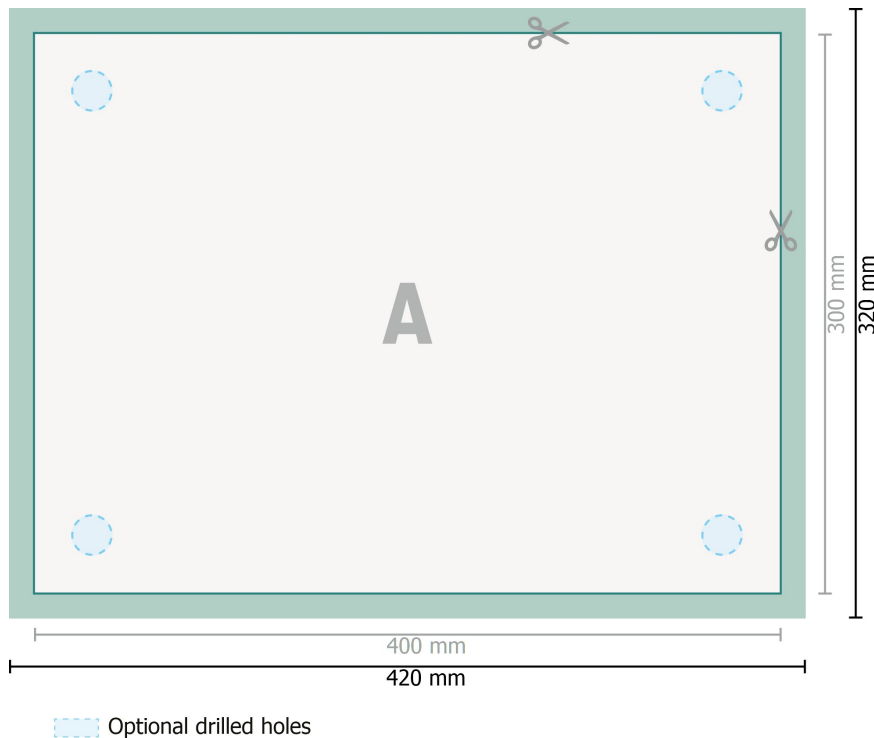

Acrylic glass sheets, 40 x 30 cm

Dataformat (incl. 10 mm bleed):
42 x 32 cm

Trimmed size:
40 x 30 cm

bleed:
10 mm

Safety margin:
4 mm

Maintaining space between the text/information and the edge of the trimmed format prevents undesirable cuts.

Explanation of symbols

Bleed

Reading direction

Trimmed size

Data format

We will cut/perforate your product here

Please note:

Allow for trim allowance and safety margin according to instructions.

Arrange background graphics, images or graphics up to the edge of the data format.

Tolerances may occur during production due to cutting, punching and folding processes.

Printing data: Instructions and templates can be found under the menu item *Printing data* at www.onlineprinters.ie