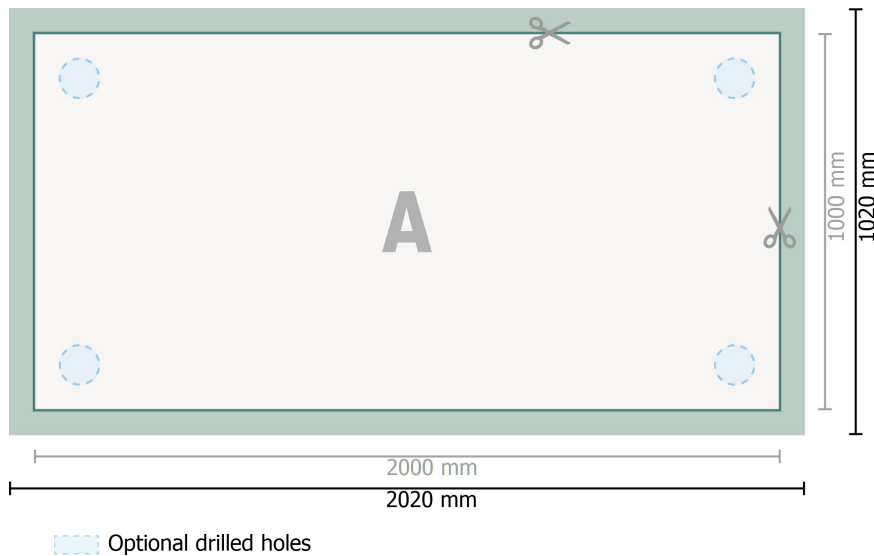

Flexible foam boards, 200 x 100 cm

**Dataformat (incl. 10 mm bleed):**

202 x 102 cm

Trimmed size:

200 x 100 cm

bleed:

10 mm

Safety margin:

4 mm

Maintaining space between the text/information and the edge of the trimmed format prevents undesirable cuts.

Explanation of symbols

 Bleed

 Reading direction

 Trimmed size

 Data format

 We will cut/perforate your product here

Please note:

Allow for trim allowance and safety margin according to instructions.

Arrange background graphics, images or graphics up to the edge of the data format.

Tolerances may occur during production due to cutting, punching and folding processes.