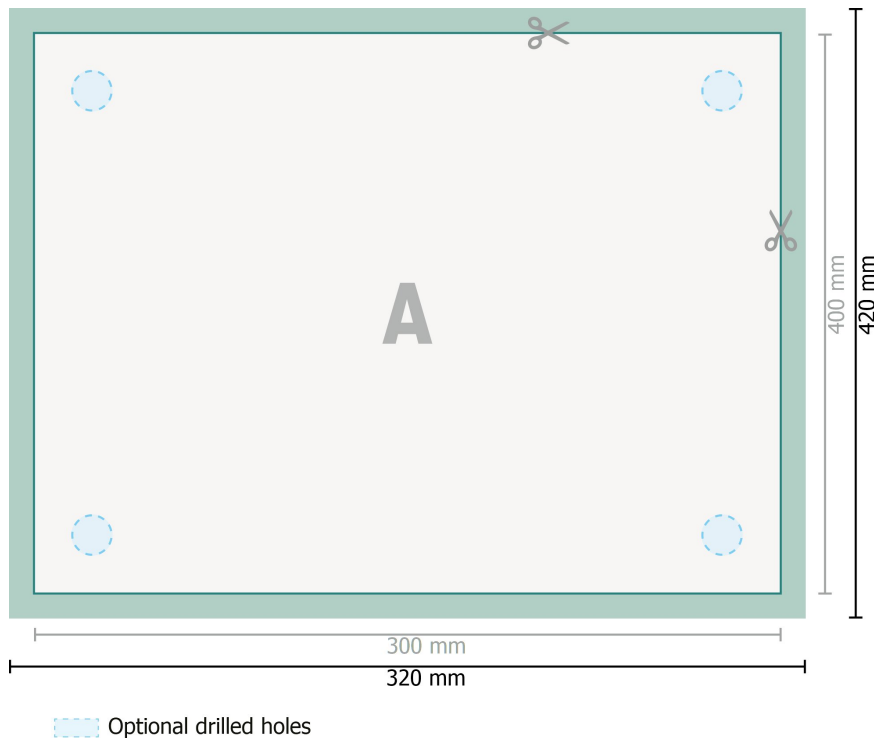

Flexible foam boards, 40 x 30 cm

**Dataformat (incl. 10 mm bleed):**

32 x 42 cm

Trimmed size:

30 x 40 cm

bleed:

10 mm

Safety margin:

4 mm

Maintaining space between the text/information and the edge of the trimmed format prevents undesirable cuts.

Explanation of symbols

 Bleed

 Reading direction

 Trimmed size

 Data format

 We will cut/perforate your product here

Please note:

Allow for trim allowance and safety margin according to instructions.

Arrange background graphics, images or graphics up to the edge of the data format.

Tolerances may occur during production due to cutting, punching and folding processes.