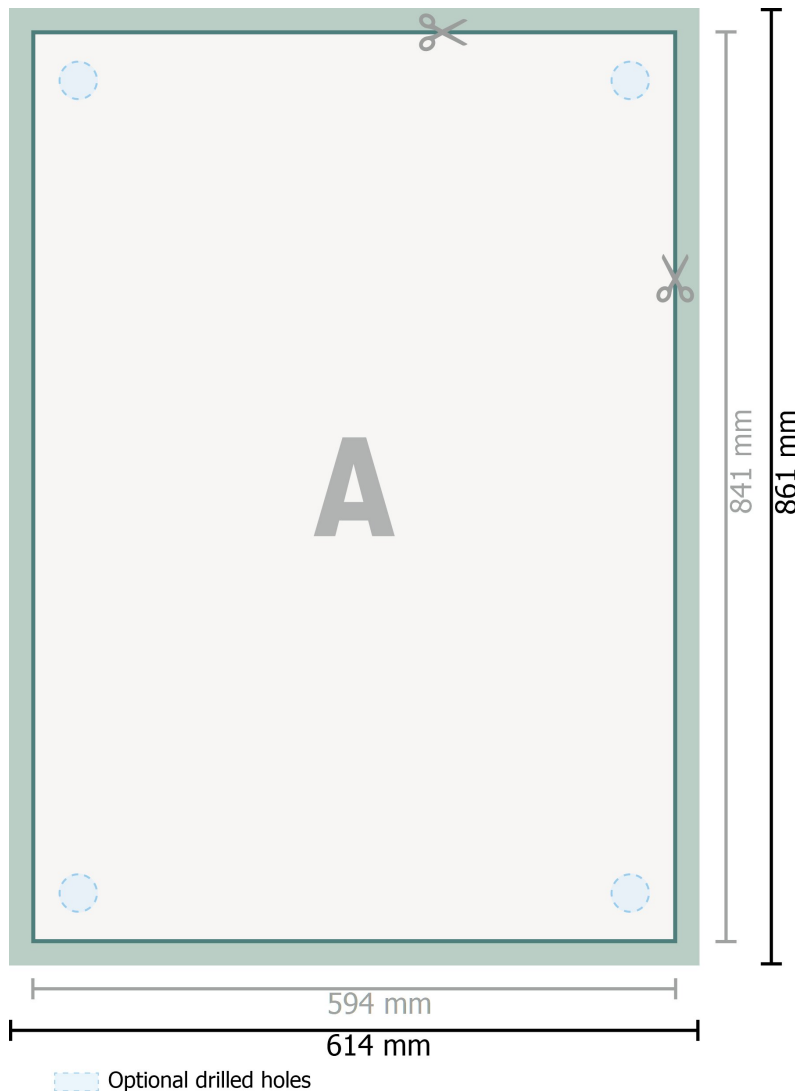

Rigid foam boards, A1

**Dataformat (incl. 10 mm bleed):**

61,4 x 86,1 cm

Trimmed size:

59,4 x 84,1 cm

bleed:

10 mm

Safety margin:

4 mm

Maintaining space between the text/information and the edge of the trimmed format prevents undesirable cuts.

Explanation of symbols

Bleed

Reading direction

Trimmed size

Data format

We will cut/perforate your product here

Please note:

Allow for trim allowance and safety margin according to instructions.

Arrange background graphics, images or graphics up to the edge of the data format.

Tolerances may occur during production due to cutting, punching and folding processes.