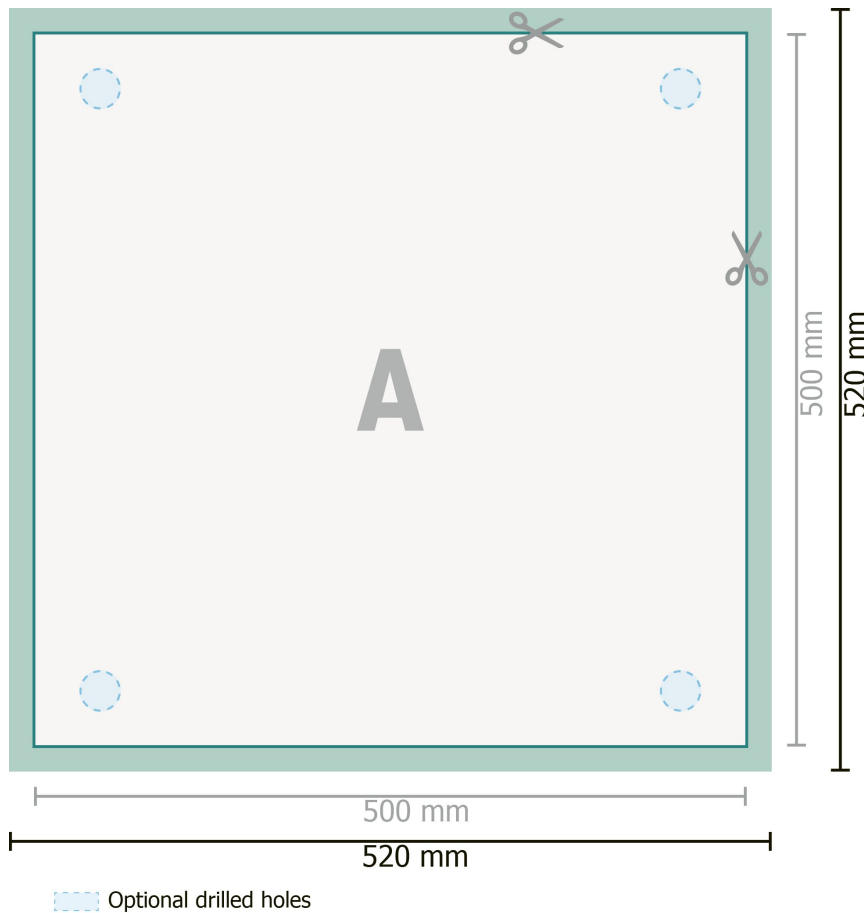

Rigid foam boards, 50 x 50 cm

Dataformat (incl. 10 mm bleed):
52 x 52 cm

Trimmed size:
50 x 50 cm

bleed:
10 mm

Safety margin:
4 mm

Maintaining space between the text/information and the edge of the trimmed format prevents undesirable cuts.

Explanation of symbols

Bleed

Reading direction

Trimmed size

Data format

We will cut/perforate your product here

Please note:

Allow for trim allowance and safety margin according to instructions.

Arrange background graphics, images or graphics up to the edge of the data format.

Tolerances may occur during production due to cutting, punching and folding processes.

Printing data: Instructions and templates can be found under the menu item *Printing data* at www.onlineprinters.ie