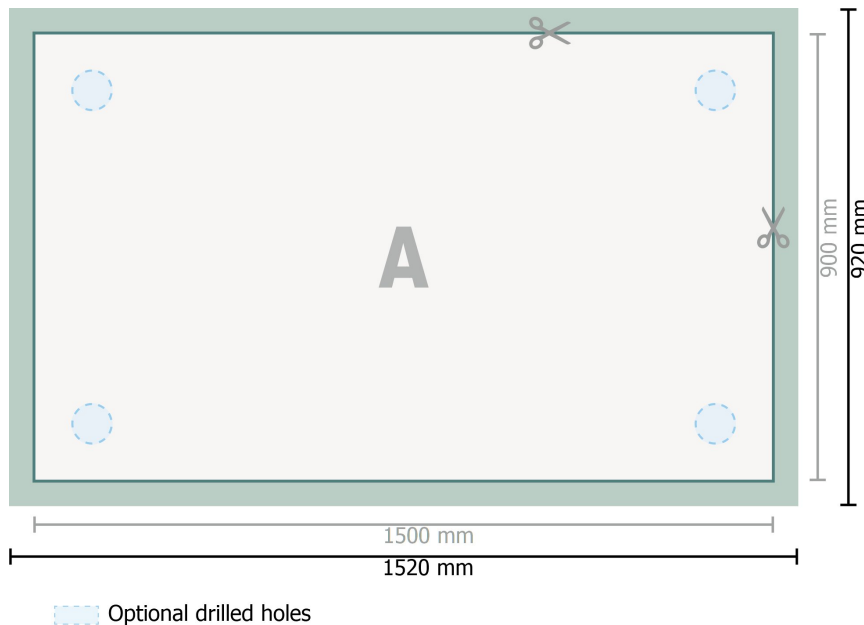

Rigid foam boards, 150 x 90 cm

Dataformat (incl. 10 mm bleed):
152 x 92 cm

Trimmed size:
150 x 90 cm

bleed:
10 mm

Safety margin:
4 mm

Maintaining space between the text/information and the edge of the trimmed format prevents undesirable cuts.

Explanation of symbols

 Bleed

 Reading direction

 Trimmed size

 Data format

 We will cut/perforate your product here

Please note:

Allow for trim allowance and safety margin according to instructions.

Arrange background graphics, images or graphics up to the edge of the data format.

Tolerances may occur during production due to cutting, punching and folding processes.

Printing data: Instructions and templates can be found under the menu item *Printing data* at www.onlineprinters.ie