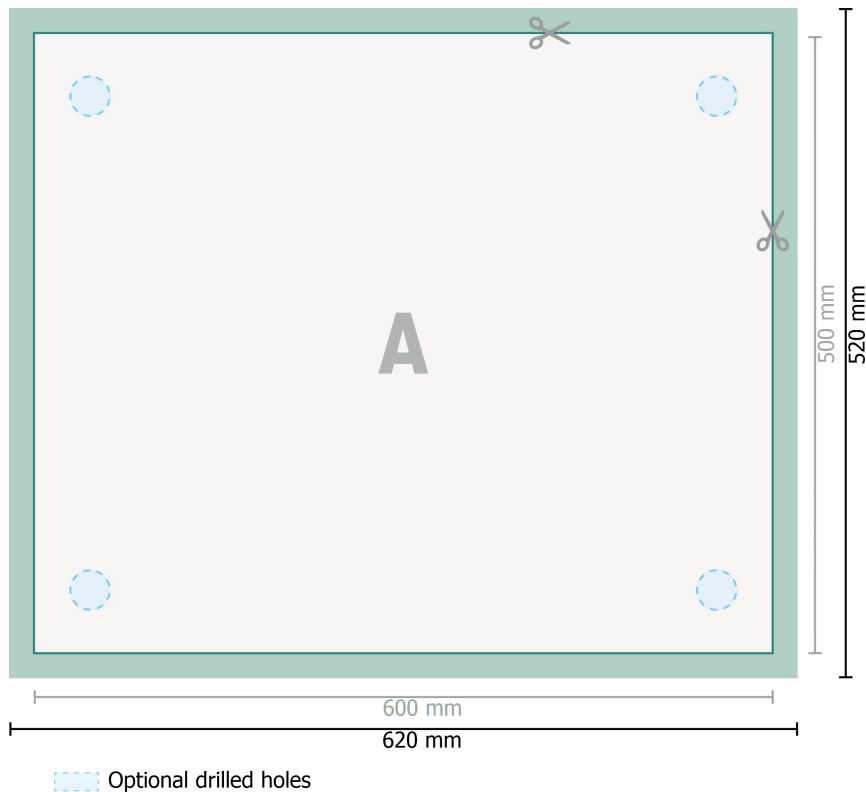

Rigid foam boards, 60 x 50 cm

Dataformat (incl. 10 mm bleed):
62 x 52 cm

Trimmed size:
60 x 50 cm

bleed:
10 mm

Safety margin:
4 mm

Maintaining space between the text/information and the edge of the trimmed format prevents undesirable cuts.

Explanation of symbols

Bleed

Reading direction

Trimmed size

Data format

We will cut/perforate your product here

Please note:

Allow for trim allowance and safety margin according to instructions.

Arrange background graphics, images or graphics up to the edge of the data format.

Tolerances may occur during production due to cutting, punching and folding processes.

Printing data: Instructions and templates can be found under the menu item *Printing data* at www.onlineprinters.ie