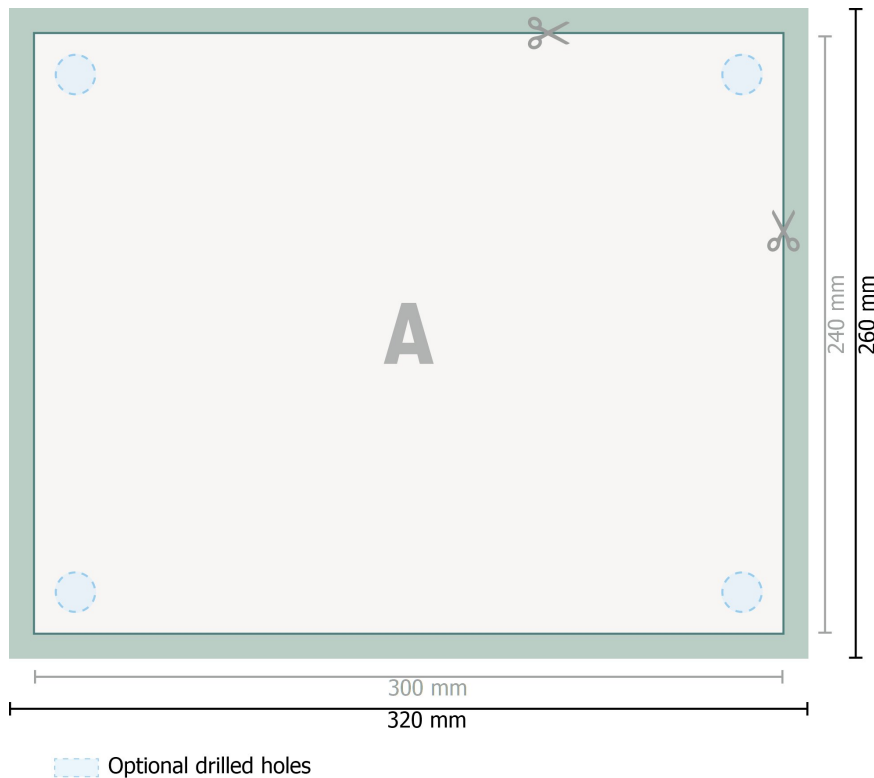

Datasheet

Rigid foam boards, 30 cm 24 cm

Dataformat (incl. 10 mm bleed):
32 x 26 cm

Trimmed size:
30 x 24 cm

bleed:
10 mm

Safety margin:
4 mm

Maintaining space between the text/information and the edge of the trimmed format prevents undesirable cuts.

Explanation of symbols

 Bleed

 Reading direction

 Trimmed size

 Data format

 We will cut/perforate your product here

Please note:

Allow for trim allowance and safety margin according to instructions.

Arrange background graphics, images or graphics up to the edge of the data format.

Tolerances may occur during production due to cutting, punching and folding processes.

Printing data: Instructions and templates can be found under the menu item *Printing data* at www.onlineprinters.ie