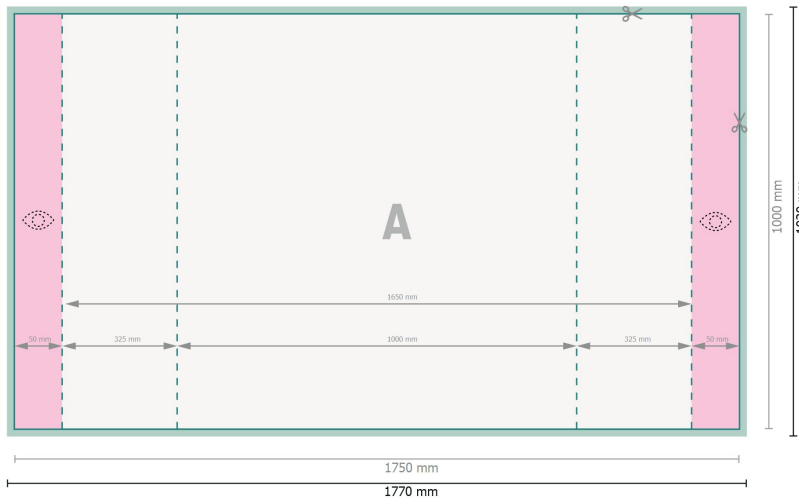

## Print for Folding fabric counter, 177 x 102 cm

**Dataformat (incl. 10 mm bleed):**  
177 x 102 cm

**Trimmed size:**  
175 x 100 cm

**Safety margin:**  
100 mm

Maintaining space between the text/information and the edge of the trimmed format prevents undesirable cuts.

### Explanation of symbols

Bleed

Reading direction

Trimmed size

Data format

We will cut/perforate your product here

Limited visibility area

### Please note:

Allow for trim allowance and safety margin according to instructions.

Arrange background graphics, images or graphics up to the edge of the data format.

Tolerances may occur during production due to cutting, punching and folding processes.