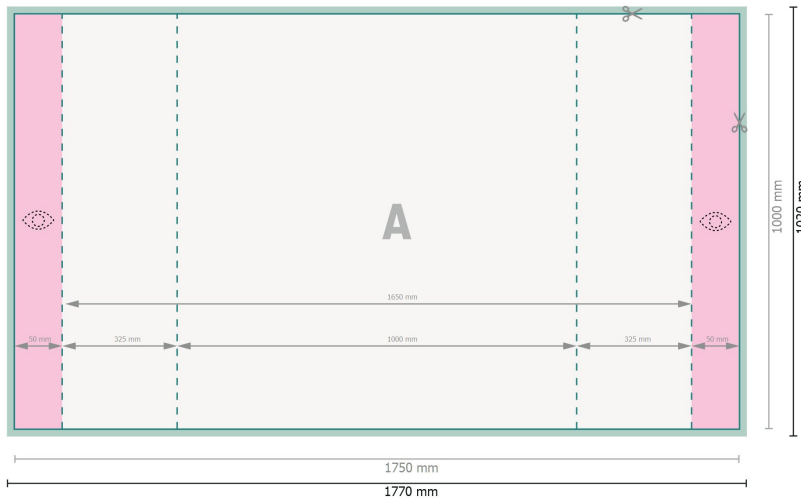

Folding fabric counter, incl. print, 177 x 102 cm

Dataformat (incl. 10 mm bleed):
177 x 102 cm

Trimmed size:
175 x 100 cm

Product dimensions:
106 x 102 cm

Safety margin:
100 mm

Maintaining space between the text/information and the edge of the trimmed format prevents undesirable cuts.

Explanation of symbols

Bleed

Reading direction

Trimmed size

Data format

We will cut/perforate your product here

Limited visibility area

Please note:

Allow for trim allowance and safety margin according to instructions.

Arrange background graphics, images or graphics up to the edge of the data format.

Tolerances may occur during production due to cutting, punching and folding processes.