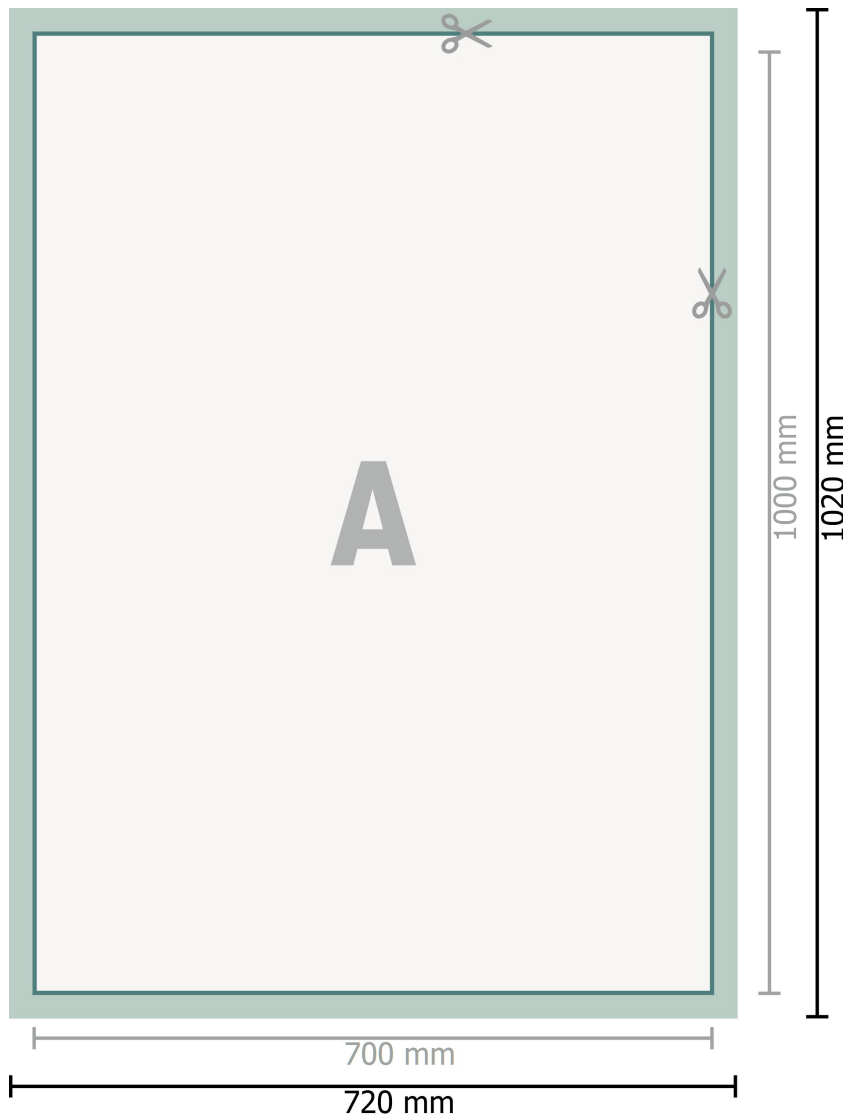

Fabric Posters, print only, B1

Dataformat (incl. 10 mm inlay):
72 x 102 cm

Inlay:
10 mm

Trimmed size:
70 x 100 cm

Safety margin:
4 mm

Maintaining space between the text/information and the edge of the trimmed format prevents undesirable cuts.

Explanation of symbols

A Reading direction

—|— Trimmed size

—|— Data format

■ inlay

Please note:

Allow for trim allowance and safety margin according to instructions.

Arrange background graphics, images or graphics up to the edge of the data format.