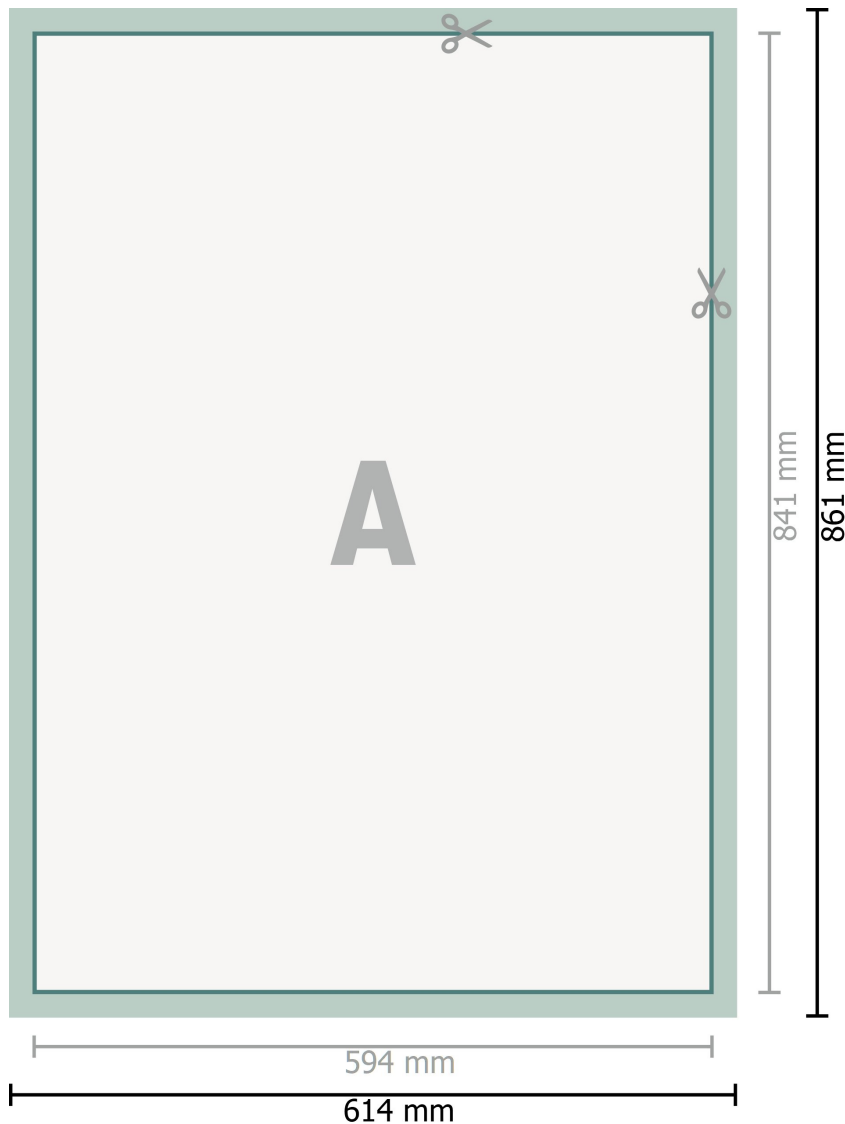

Fabric Posters, print only, A1

**Dataformat (incl. 10 mm inlay):**

61,4 x 86,1 cm

Inlay:

10 mm

Trimmed size:

59,4 x 84,1 cm

Safety margin:

4 mm

Maintaining space between the text/information and the edge of the trimmed format prevents undesirable cuts.

Explanation of symbols

A Reading direction

—|— Trimmed size

—|— Data format

■ inlay

Please note:

Allow for trim allowance and safety margin according to instructions.

Arrange background graphics, images or graphics up to the edge of the data format.

Tolerances may occur during production due to cutting, punching and folding processes.