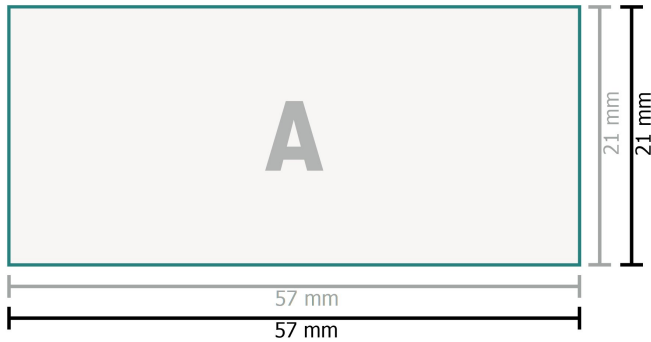

Trodat Printy self-inking stamp, 4913

Texts, objects and graphs must be created in 100 % black, no grey scales

Data format:

5,7 x 2,1 cm

Safety margin:

1 mm

Maintaining space between the text/information and the edge of the trimmed format prevents undesirable cuts.

Explanation of symbols

A Reading direction

— Trimmed size

— Data format

Please note:

Allow for trim allowance and safety margin according to instructions.

Arrange background graphics, images or graphics up to the edge of the data format.