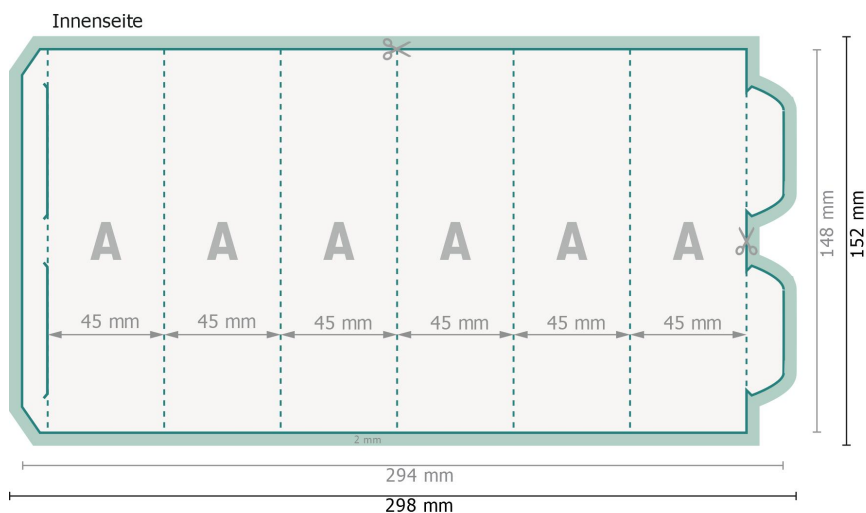

Data format:
29,8 x 15,2 cm

Trimmed size:
29,4 x 14,8 cm

Trimmed size (closed):
4,5 x 14,8 cm

Bitte entfernen Sie die Stanzkontur aus der Downloadvorlage, bevor Sie Ihre Druckdaten generieren.
Bitte verdeutlichen Sie uns den Stand der Stanzkontur anhand einer zweiten Datei (Ansichtsdatei).

Explanation of symbols

-  Irregular shape bleed
-  Reading direction
-  Trimmed size
-  Data format
-  We will cut/perforate your product here
-  Creasing/Folding

Please note:

Allow for trim allowance and safety margin according to instructions.

Arrange background graphics, images or graphics up to the edge of the data format.

Tolerances may occur during production due to cutting, punching and folding processes.

Printing data: Instructions and templates can be found under the menu item *Printing data* at www.onlineprinters.ie