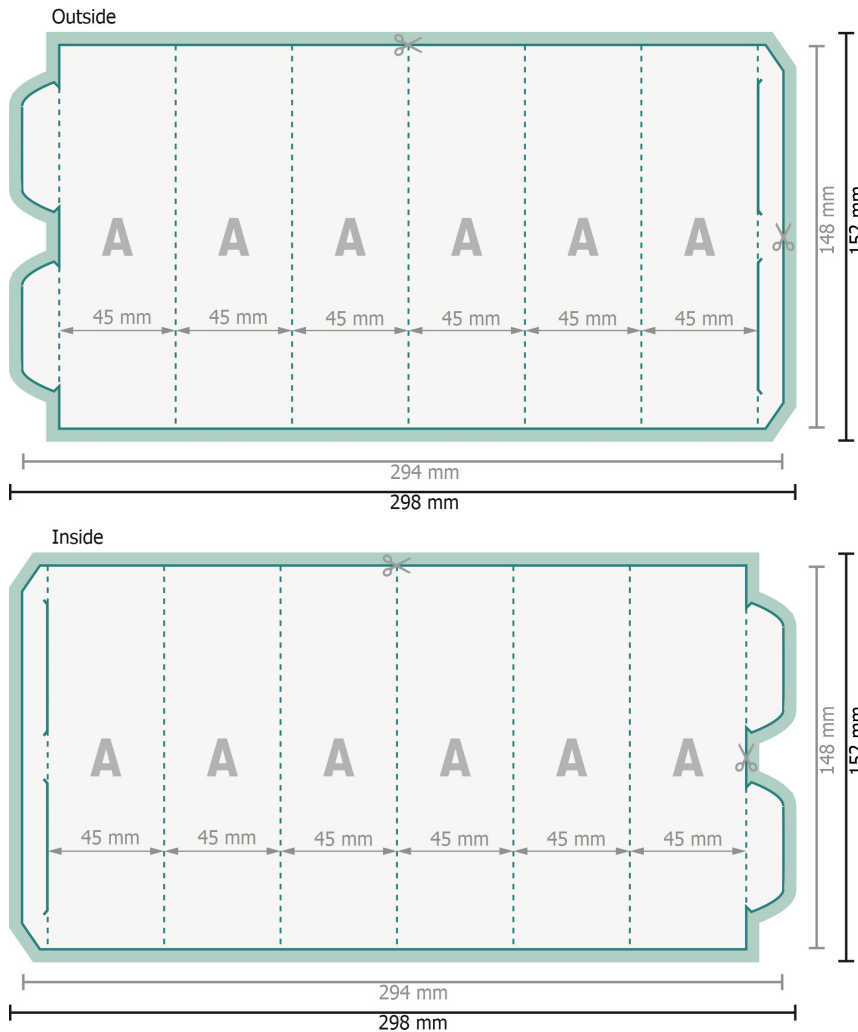

Displays, Hexagonal

Dataformat (incl. 2 mm bleed):
29,8 x 15,2 cm

bleed:
2 mm

Trimmed size:
29,4 x 14,8 cm

Trimmed size (closed):
4,5 x 14,8 cm

Explanation of symbols

-  Bleed
-  Trimmed size
-  Data format
-  Creasing/Folding

Please remove the die line from the download template before generating your printfiles.
Please provide a second file (view file) to specify the position of the die line.

Please note:

Allow for trim allowance and safety margin according to instructions.

Arrange background graphics, images or graphics up to the edge of the data format.

Tolerances may occur during production due to cutting, punching and folding processes.

Printing data: Instructions and templates can be found under the menu item *Printing data* at www.onlineprinters.ie