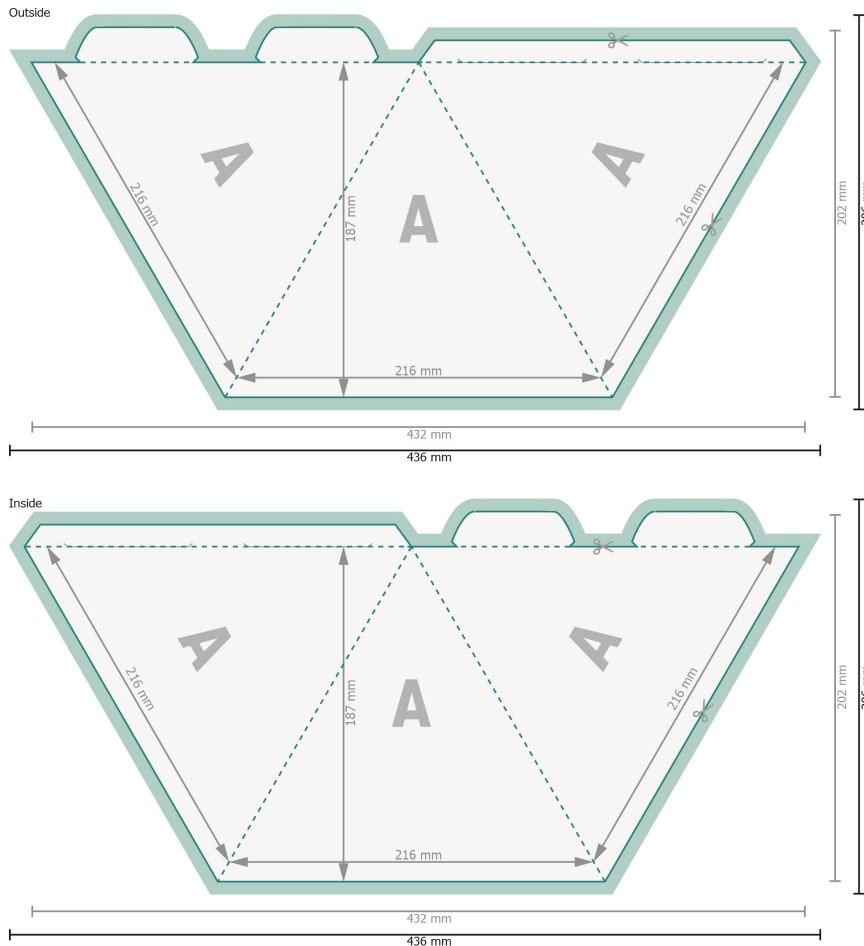

Pyramid 3-sided

Dataformat (incl. 2 mm bleed):
43,6 x 20,6 cm

bleed:
2 mm

Trimmed size:
43,2 x 20,2 cm

Trimmed size (closed):
21,6 x 18,7 cm

Safety margin:
4 mm

Maintaining space between the text/information and the edge of the trimmed format prevents undesirable cuts.

Explanation of symbols

-  Bleed
-  Trimmed size
-  Data format
-  We will cut/perforate your product here
-  Creasing/Folding

Please remove the die line from the download template before generating your printfiles.
Please provide a second file (view file) to specify the position of the die line.

Please note:

Allow for trim allowance and safety margin according to instructions.

Arrange background graphics, images or graphics up to the edge of the data format.

Tolerances may occur during production due to cutting, punching and folding processes.