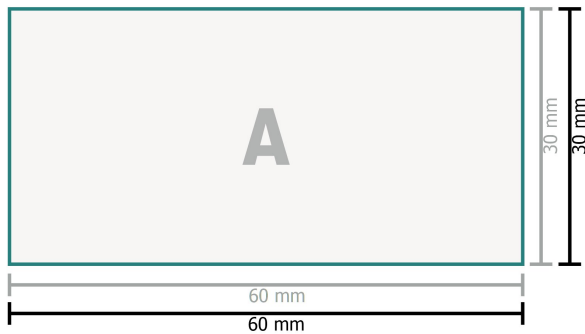

Wooden Stamp incl. stamp plate

Texts, objects and graphs must be created in 100 % black,
no grey scales

Data format:

6 x 3 cm

Safety margin:

1 mm

Maintaining space between the text/information and the edge of the trimmed format prevents undesirable cuts.

Explanation of symbols

A Reading direction

—| Trimmed size

—| Data format

Please note:

Allow for trim allowance and safety margin according to instructions.

Arrange background graphics, images or graphics up to the edge of the data format.