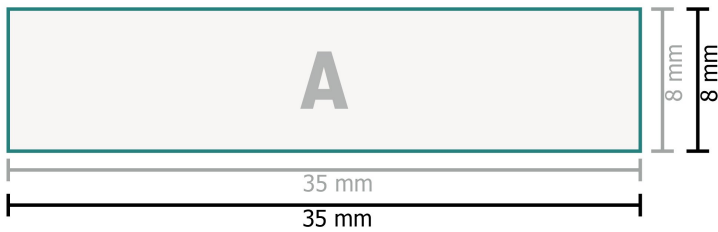

Wooden Stamp incl. stamp plate

Texts, objects and graphs must be created in 100 % black,
no grey scales

Data format:

3,5 x 0,8 cm

Safety margin:

1 mm

Maintaining space between the text/information and the edge of the trimmed format prevents undesirable cuts.

Explanation of symbols

A Reading direction

—|— Trimmed size

—|— Data format

Please note:

Allow for trim allowance and safety margin according to instructions.

Arrange background graphics, images or graphics up to the edge of the data format.