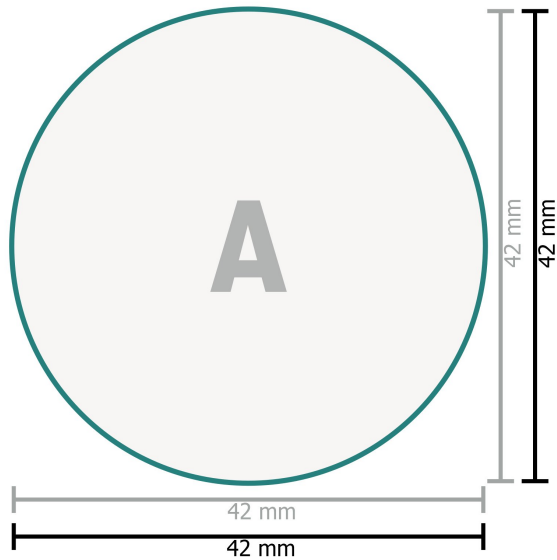

Trodat Printy self-inking stamp 4642

Texts, objects and graphs must be created in 100 % black, no grey scales

Data format:

4,2 x 4,2 cm

Safety margin:

1 mm

Maintaining space between the text/information and the edge of the trimmed format prevents undesirable cuts.

Explanation of symbols

A Reading direction

 Trimmed size

 Data format

Please note:

Allow for trim allowance and safety margin according to instructions.

Arrange background graphics, images or graphics up to the edge of the data format.