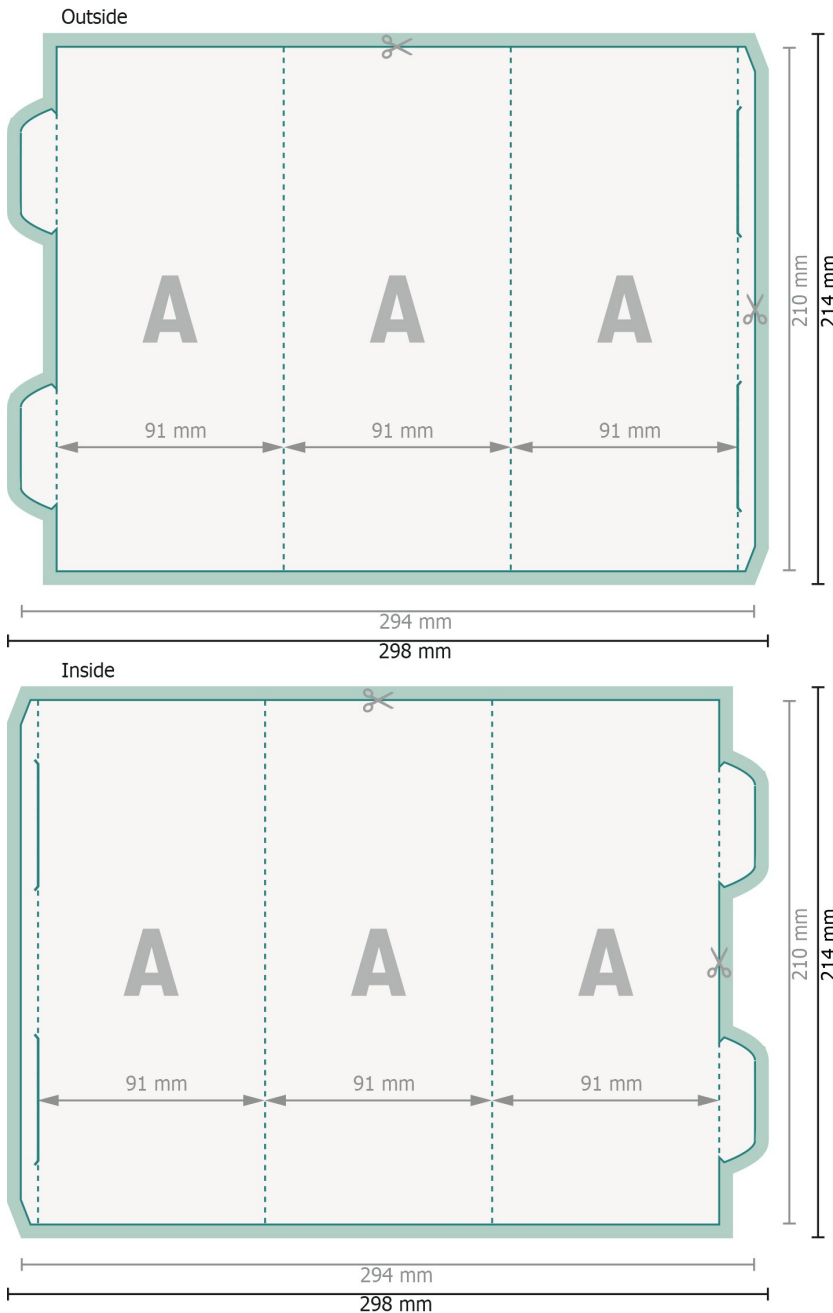

Displays, Prism medium

Dataformat (incl. 2 mm bleed):
29,8 x 21,4 cm

bleed:
2 mm

Trimmed size:
29,4 x 21 cm

Trimmed size (closed):
9,1 x 21 cm

Safety margin:
4 mm

Maintaining space between the text/information and the edge of the trimmed format prevents undesirable cuts.

Explanation of symbols

- Bleed
- Trimmed size
- Data format
- We will cut/perforate your product here
- Creasing/Folding

Please remove the die line from the download template before generating your printfiles.
Please provide a second file (view file) to specify the position of the die line.

Please note:

Allow for trim allowance and safety margin according to instructions.

Arrange background graphics, images or graphics up to the edge of the data format.

Tolerances may occur during production due to cutting, punching and folding processes.